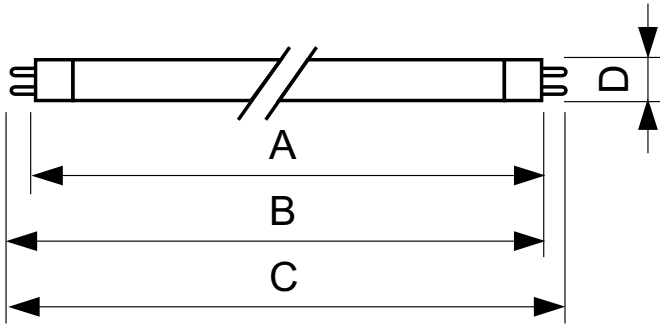

### Product data

| General Information             |                   | Mechanical and Housing          |                 |
|---------------------------------|-------------------|---------------------------------|-----------------|
| Cap-Base                        | G5                | Bulb Shape                      | T16 [T 16mm]    |
| Useful Life (Nom)               | 9,000 hour(s)     |                                 |                 |
| Light Technical                 |                   | Approval and Application        |                 |
| Color Code                      | TUV               | Mercury (Hg) Content (Nom)      | 3.0 mg          |
| Color Designation               | - [Not Specified] |                                 |                 |
| Depreciation at Useful Lifetime | 20 %              | UV                              |                 |
|                                 |                   | UV-C Radiation at 100 hr        | 11.9 W          |
| Operating and Electrical        |                   | Product Data                    |                 |
| Power Consumption               | 33 W              | Full product code               | 871951441311500 |
| Lamp Current (Nom)              | 0.425 A           | Order product name              | TUV 24T5 HE G5  |
| Voltage (Nom)                   | 78 V              | Order code                      | 927928204024    |
| Voltage (Nom)                   | 78 V              | Numerator - Quantity Per Pack   | 1               |
|                                 |                   | Numerator - Packs per outer box | 40              |

### Dimensional drawing

| Product        | D       | C        |
|----------------|---------|----------|
| TUV 24T5 HE G5 | 16.0 mm | 675.2 mm |