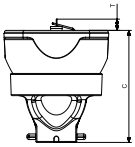

### Dimensional drawing

Product	D (max)	O	C (max)
MSD Platinum 500L Flex 1CT/8	54.5 mm	1.4 mm	60 mm