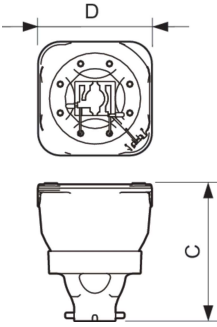

MSD Platinum (Touring/Stage)

Full product name	MSD Platinum 400S Flex 1CT/8
EAN/UPC - Case	8718699651992
EAN/UPC - Product/Case	8718699651985

Dimensional drawing

Product	D (max)	O	C (max)
MSD Platinum 400S Flex 1CT/8	58.5 mm	1.2 mm	72 mm