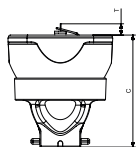

MSD Platinum (Touring/Stage)

Full product name	MSD Platinum 400L Flex 1CT/8
EAN/UPC - Case	8718699651978
EAN/UPC - Product/Case	8718699651961

Dimensional drawing

Product	D (max)	O	C (max)
MSD Platinum 400L Flex 1CT/8	54.5 mm	1.2 mm	60 mm