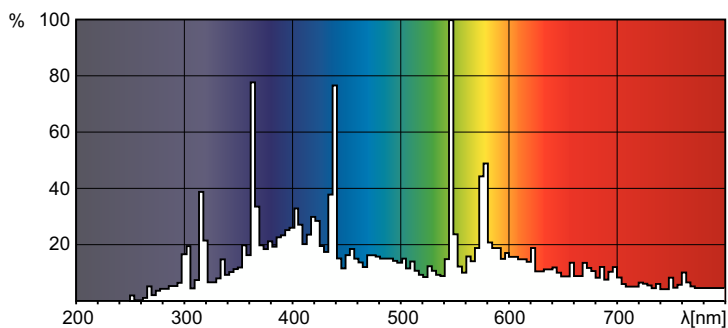

Product data

General Information	
Operating Position	UNIVERSAL [Any or Universal (U)]
Life to 50% Failures (Nom)	2,000 hour(s)

Light Technical	
Color Code	2
Luminous Flux	24,000 lumen
Chromaticity Coordinate X (Nom)	297
Chromaticity Coordinate Y (Nom)	303
Correlated Color Temperature (Nom)	8000 K

Photometric data

Spectral Power Distribution Colour - MSD Platinum 400L Flex 1CT/8