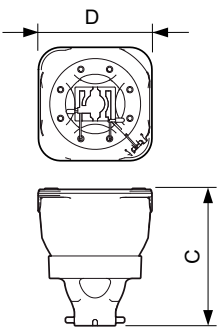

Luminaire Design Requirements	
Bulb Temperature (Max)	900 °C
Pinch Temperature (Max)	350 °C

Product Data	
Order product name	MSD Platinum 21 R 1CT/8

MSD Platinum (Touring/Stage)

EAN/UPC - Product	8718696678268
Order code	323659
Numerator - Quantity Per Pack	1
Numerator - Packs per outer box	8

Dimensional drawing

Product	D (max)	O	C (max)
MSD Platinum 21 R 1CT/8	54 mm	1.2 mm	60 mm

MSD Platinum 21 R

Photometric data

MSD

MSD

MSD Platinum (Touring/Stage)