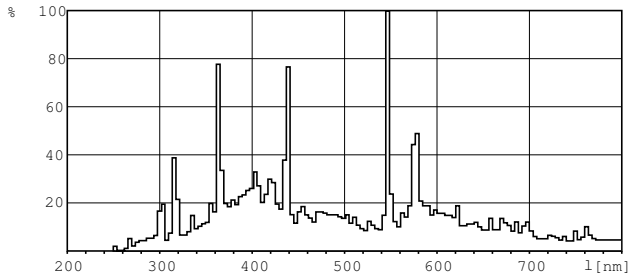

Photometric data

MSD