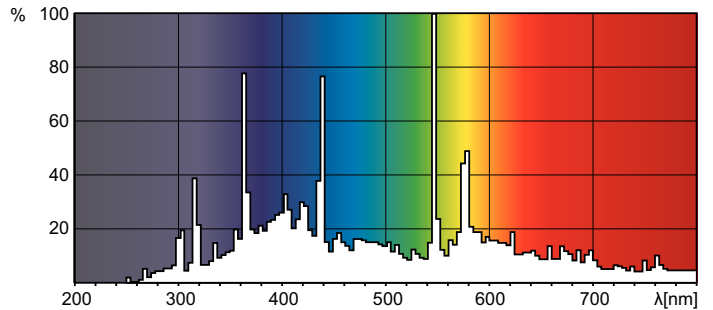

MSD

Photometric data

MSD