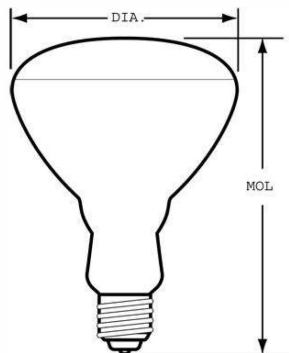

GE
Lighting

20331 - 65R30/FL/MI- 6PK

GE Soft White BR30

- Use original GE's Soft White when you need a light without glare and harsh shadows.
- Replace ordinary light bulbs with GE Flood and Spotlight in all your track and recessed lighting fixtures.

Energy Savings

GENERAL CHARACTERISTICS

Lamp Type	Incandescent - Reflector
Bulb	BR30
Base	Medium Screw (E26)
Filament	CC-6
Rated Life	2000.0 hrs
Life in Years	1.8
Primary Application	Indoor Floodlight

PHOTOMETRIC CHARACTERISTICS

Initial Lumens	610
Color Temperature	2600.0 K
Nominal Initial Lumens per Watt	11

ELECTRICAL CHARACTERISTICS

Wattage	65.0
Voltage	120.0
Estimated Energy Cost per Year	7.83

DIMENSIONS

Maximum Overall Length (MOL)	5.3700 in(136.4 mm)
Bulb Diameter (DIA)	3.750 in(95.2 mm)