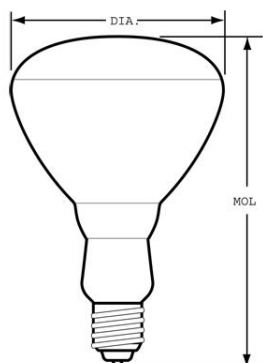

GE
Lighting

14016 - 65R40/FL/MI-6PK

GE soft white 65 watt BR40 floodlight 1-pack

- Use original GE's Soft White when you need a light without glare and harsh shadows.
- Replace ordinary light bulbs with GE Flood and Spotlight in all your track and recessed lighting fixtures.
- Estimated yearly energy costs \$7.83 based on 3 hours per day \$0.11 per kWh
- Lasts 1.8 years based on 3 hours per day usage
- 2600K soft white light appearance
- 500 lumens providing comfortable, inviting™ light
- BR40 indoor floodlight with medium base for use in directional fixtures such as recessed can lighting
- GE soft white indoor spotlights provide warm, pleasing everyday light without harsh glares and shadows. These bulbs' funnel shape and reflective coating help direct light where it is needed better than a standard incandescent bulb

Energy Savings

GENERAL CHARACTERISTICS

Lamp Type	Incandescent - Reflector
Bulb	BR40
Base	Medium Screw (E26)
Filament	CC-6
Rated Life (NOM)	2000.0 h
Bulb Material	Soft glass
Life in Years (NOM)	1.8
Primary Application	Indoor Floodlight

DIMENSIONS

Maximum Overall Length (MOL) (NOM)	6.560 in(166.6 mm)
Bulb Diameter (DIA) (NOM)	5.000 in(127.0 mm)

PRODUCT INFORMATION

Product Code	14016
Description	65R40/FL/MI-6PK
Standard Package	BUNDLE
Standard Package GTIN	30043168140165
Standard Package Quantity	30
Sales Unit	Unit
No Of Items Per Sales Unit	1
No Of Items Per Standard Package	30
UPC	043168140164