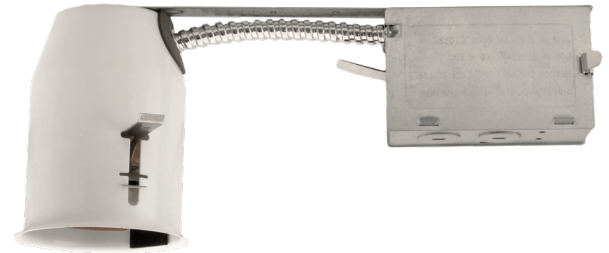

13201AR-LED

3" IC Airtight Remodel LED Housing

Product Description

The 13201AR-LED features IDEAL connections that allows for quick, snap-in connection of NICOR® D-series LED downlights. Suitable for residential and commercial applications. Suitable for direct contact with insulation. IC rated and airtight.

Housing

- Airtight housing limits the exchange of air between ceiling plenum and heated/cooled areas
- Washington State Energy Code approved to meet restricted airflow requirements
- 4 1/2" height allows use in 2" x 6" joist construction

Junction Box

- Listed for through-branch circuit wiring and includes several 3/4" knockouts
- Supplied with three push-in wire connectors

Ordering Information

Catalog Number	Description
13201AR-LED	3" IC Airtight Remodel LED Housing

Project _____

Catalog _____

Type _____

Date _____

IDEAL Connector