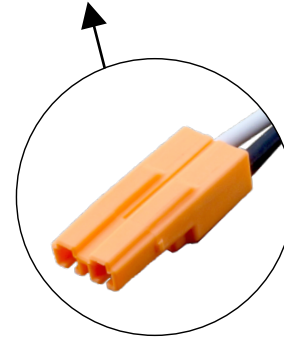

13201AR-LED

3" IC Airtight Remodel LED Housing

Product Description

The 13201AR-LED features IDEAL connections that allows for quick, snap-in connection of NICOR® D-series LED downlights. Suitable for residential and commercial applications. Suitable for direct contact with insulation. IC rated and airtight.

Housing

- Airtight housing limits the exchange of air between ceiling plenum and heated/cooled areas
- Washington State Energy Code approved to meet restricted airflow requirements
- 4 1/2" height allows use in 2" x 6" joist construction

Junction Box

- Listed for through-branch circuit wiring and includes several 3/4" knockouts
- Supplied with three push-in wire connectors

Ordering Information

Catalog Number	Description
13201AR-LED	3" IC Airtight Remodel LED Housing

Project _____

Catalog _____

Type _____

Date _____

IDEAL Connector