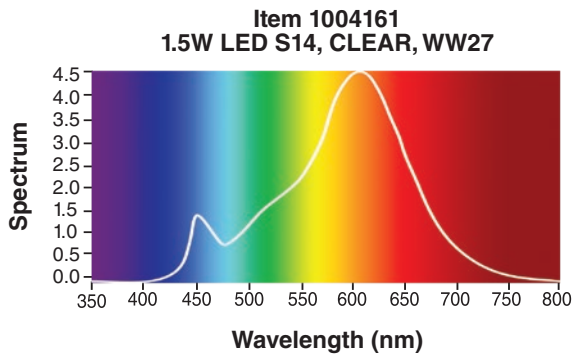

APPLICATIONS

- Accent Lighting
- Marquees
- Signs
- Indoor and Outdoor

SPECIFICATIONS

**S14
E26 Base**

Case Quantity: 16

Watts (W)	Ordering Code	Lamp Description	Bulb Type	Bulb Finish	Volts (V)	Color Temp (K)	Burn Position	Lumens (lm)	CRI	Avg** Life (h)
1.5	1004161	U-LED S14, Clear, SW27	S14	Clear	120	2700	Any	150	80	25,000

**Item 1004161
1.5W LED S14, CLEAR, WW27**

Lighting Facts/ Facts d'éclairage

Per Bulb/Par l'ampoule

Brightness/Luminosité 150 lumens

Estimated Yearly Energy Cost/ Coût énergétique annuel estimé \$0.18

Based on 3 hrs/day, 11¢/kWh. Cost depends on rates and use. /Basé sur 3 heures/jour, 11¢/kWh. Les coûts dépendent du tarif et de la fréquence d'utilisation.

Life/Vie 22.8 years/ans
Based on 3 hrs/day. /Basé sur 3 heures/jour.

Light Appearance/Apparence de l'éclairage

Warm/Chaud Cool/Froid
2700K

Energy Used/Énergie utilisée 1.5 watts

⚠ CALIFORNIA PROPOSITION 65 WARNING: These products can expose you to chemicals including nickel, which are known to the State of California to cause birth defects or other reproductive harm. For more information, go to www.P65Warnings.ca.gov.