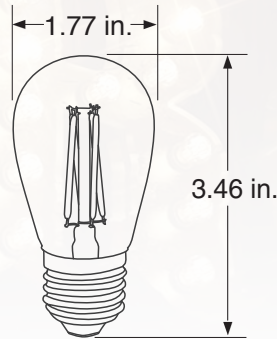

SPECIFICATIONS

**S14
E26 Base**

Case Quantity: 16

Watts (W)	Ordering Code	Lamp Description	Bulb Type	Bulb Finish	Volts (V)	Color Temp (K)	Burn Position	Lumens (lm)	CRI	Avg** Life (h)
1.5	1004161	U-LED S14, Clear, SW27	S14	Clear	120	2700	Any	150	80	25,000

**Item 1004161
1.5W LED S14, CLEAR, WW27**