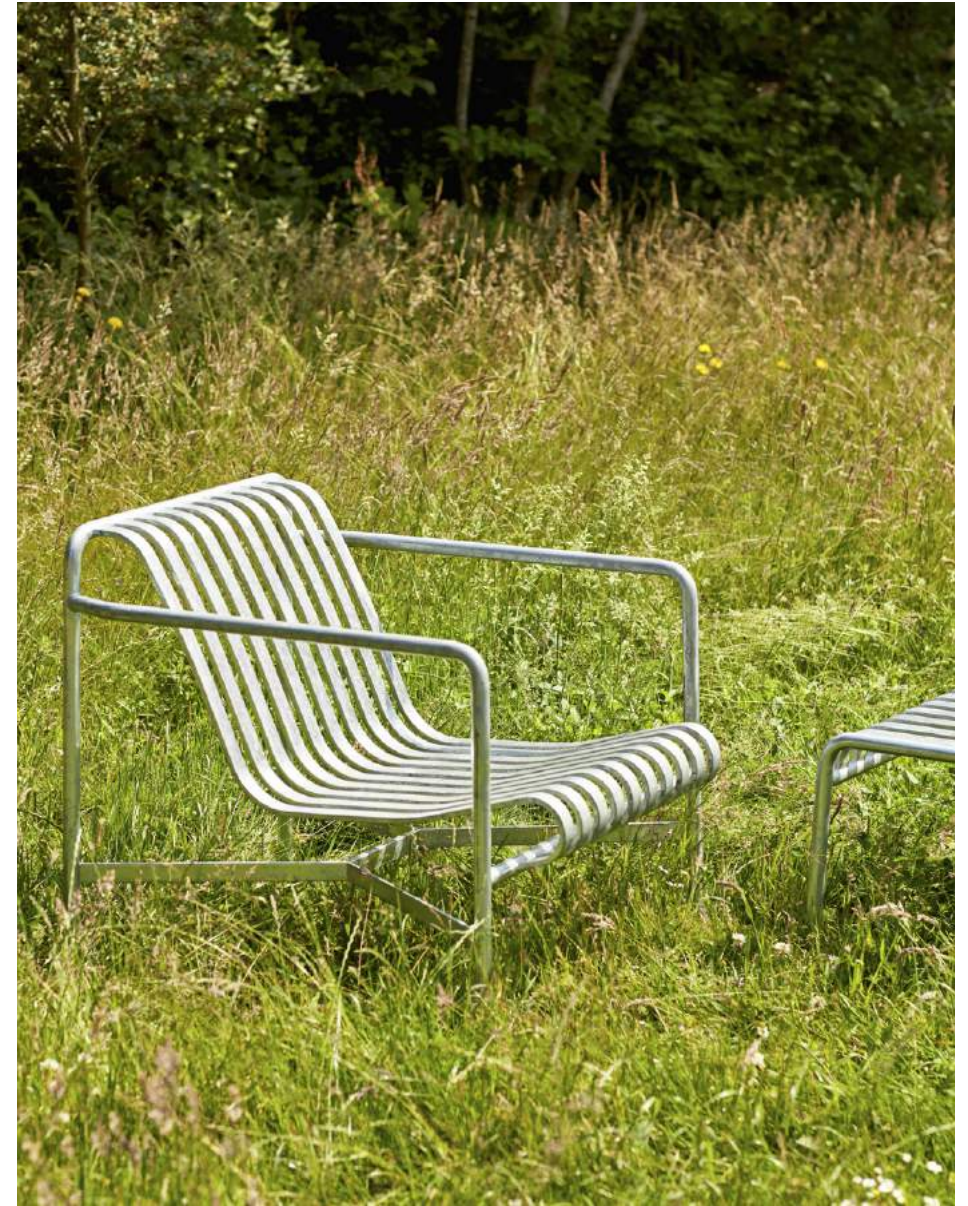

Palissade Collection sky grey