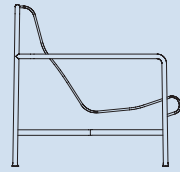

Terrazzo Table Round High anthracite tabletop, grey terrazzo base

Dimensions

PALISSADE DINING ARMCHAIR
W63 x D66 x H80/45 cm

PALISSADE LOUNGE CHAIR HIGH
W73 x D92 x H88/38 cm

PALISSADE LOUNGE CHAIR LOW
W73 x D81 x H70/38 cm