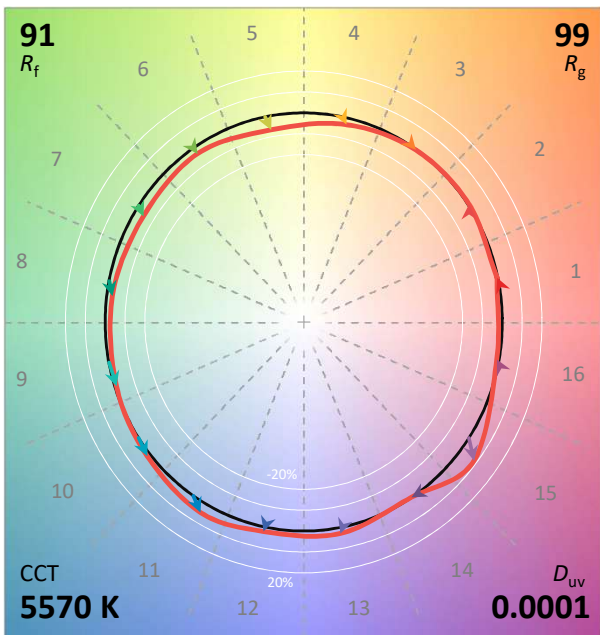

ANSI/IES TM-30-18 Color Rendition Report

Source: YJ-RB-BC-2835M-G03

Manufacturer: YUJILEDS

Date: 2020/4/23

Model: Everfine

Notes: This is a recommended method for displaying ANSI/IES TM-30-18 information.

x 0.3309
 y 0.3398
 u' 0.2063
 v' 0.4767

CIE 13.3-1995 (CRI)	
R_a	96
R_g	93

rs are for visual orientation purposes only. Created with the ANSI/IES TM-30-18 Calculator Version 2