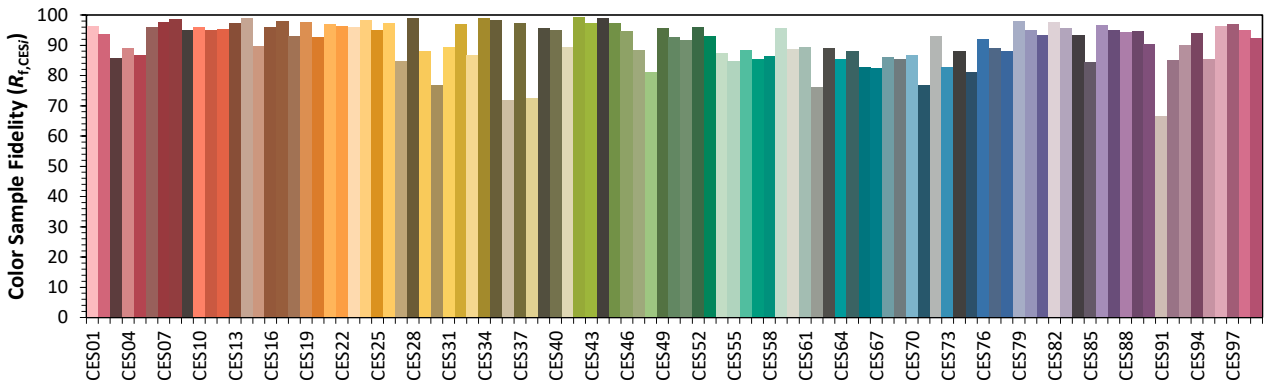

ANSI/IES TM-30-18 Color Rendition Report

Source: YJ-RB-BC-2835M-G03

Manufacturer: YUJILEDS

Date: 2020/4/23

Model: Everfine

Notes: This is a recommended method for displaying ANSI/IES TM-30-18 information.

x 0.3309
 y 0.3398
 u' 0.2063
 v' 0.4767