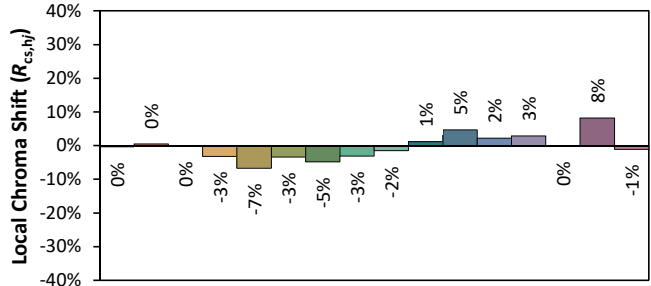

ANSI/IES TM-30-18 Color Rendition Report

Source: YJ-RB-BC-2835M-G03

Manufacturer: YUJILEDS

Date: 2020/4/23

Model: Everfine

Notes: This is a recommended method for displaying ANSI/IES TM-30-18 information.

x 0.3309
 y 0.3398
 u' 0.2063
 v' 0.4767

CIE 13.3-1995 (CRI)	
R_a	96
R_g	93

rs are for visual orientation purposes only. Created with the ANSI/IES TM-30-18 Calculator Version 2