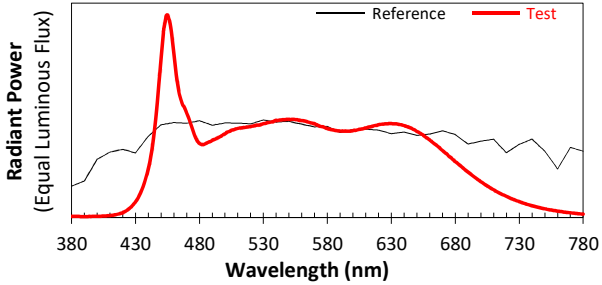

ANSI/IES TM-30-18 Color Rendition Report

Source: YJ-RB-BC-2835M-G03

Manufacturer: YUJILEDS

Date: 2020/4/23

Model: Everfine

Notes: This is a recommended method for displaying ANSI/IES TM-30-18 information.

x 0.3309
 y 0.3398
 u' 0.2063
 v' 0.4767