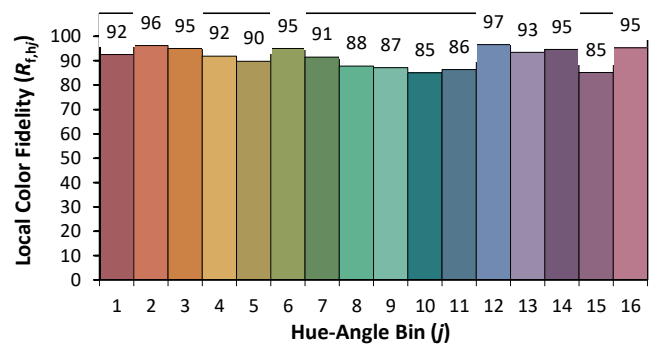

ANSI/IES TM-30-18 Color Rendition Report

Source: YJ-RB-BC-2835M-G03

Manufacturer: YUJILEDS

Date: 2020/4/23

Model: Everfine

Notes: This is a recommended method for displaying ANSI/IES TM-30-18 information.

x 0.3309
 y 0.3398
 u' 0.2063
 v' 0.4767