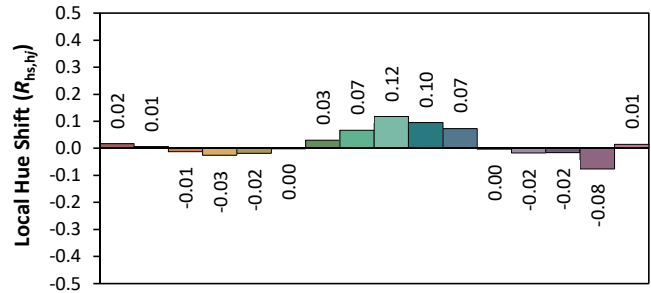

ANSI/IES TM-30-18 Color Rendition Report

Source: YJ-RB-BC-2835M-G03

Manufacturer: YUJILEDS

Date: 2020/4/23

Model: Everfine

Notes: This is a recommended method for displaying ANSI/IES TM-30-18 information.

x 0.3309
 y 0.3398
 u' 0.2063
 v' 0.4767

CIE 13.3-1995 (CRI)	
R_a	96
R_g	93

rs are for visual orientation purposes only. Created with the ANSI/IES TM-30-18 Calculator Version 2