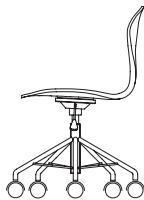

TASK CHAIRS

LIST PRICE

Task Chair

SWC01	Classic Walnut seat, chrome swivel base	$ 1,429
SWC02	Natural Beech seat, chrome swivel base	$ 1,369
SWC03	Ebony Lacquer seat, chrome swivel base	$ 1,369
SWC04	Stella Orange seat, chrome swivel base	$ 1,369
SWC05	Natural walnut seat, chrome swivel base	$ 1,429
SWC06	White Lacquer seat, chrome swivel base	$ 1,429
SWC13	Classic Ebony (Ebonized Walnut), chrome swivel base	$ 1,429
SWC16	Red Gum seat, chrome swivel base	$ 1,479
SWC30	White Oak rift cut seat, chrome swivel base	$ 1,479