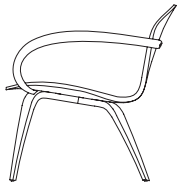

LOUNGE CHAIRS

LIST PRICE

Lounge Chair with arms

LAC01	Classic Walnut	$ 2,499
LAC06	Natural Walnut	$ 2,499
LAC13	Classic Ebony (Ebonized Walnut, Grain Visible)	$ 2,499
LAC16	Red Gum, Natural Beech Legs and arms	$ 2,499