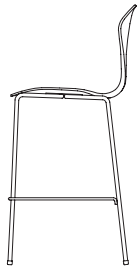

Stool- Chrome Metal Base

CSTMC01	Classic Walnut seat, chrome base	$ 849
CSTMC02	Natural Beech seat, chrome base	$ 799
CSTMC03	Ebony Lacquer seat, chrome base	$ 799
CSTMC04	Stella Orange seat, chrome base	$ 799
CSTMC05	Natural Walnut seat, chrome base	$ 849
CSTMC06	White Lacquer seat, chrome base	$ 849
CSTMC13	Classic Ebony (Ebonized Walnut) seat, chrome base	$ 849
CSTMC16	Red Gum seat, chrome base	$ 879
CSTMC30	White Oak rift cut seat, chrome base	$ 879