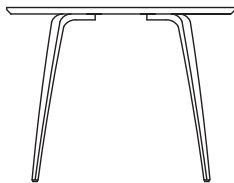

Oval Table 84"x38" (2139mm x 979mm)

CDT8401	Classic Walnut top and legs	$ 3,599
CDT8403	Classic Ebony (Ebonized Walnut) top and legs	$ 3,599
CDT8406	Natural Walnut top and legs	$ 3,599
CDT8430	Natural White Oak rift cut top and legs	$ 3,599

Oval Table 92"x40" (2337mm x 1013mm)

CDT9201-O	Classic Walnut top and legs	$ 3,699
CDT9203-O	Classic Ebony (Ebonized Walnut) top and legs	$ 3,699
CDT9206-O	Natural Walnut top and legs	$ 3,699
CDT9230-O	Natural White Oak rift cut top and legs	$ 3,699