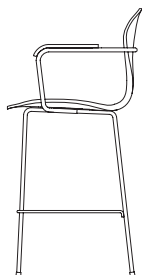

Stool- Chrome Metal Base w/arms

CSTMAC01	Classic Walnut seat, chrome base & arms	$ 1,149
CSTMAC02	Natural Beech seat, chrome base & arms	$ 1,099
CSTMAC03	Ebony Lacquer seat, chrome base & arms	$ 1,099
CSTMAC04	Stella Orange seat, chrome base & arms	$ 1,099
CSTMAC05	Natural Walnut seat, chrome base & arms	$ 1,149
CSTMAC06	White Lacquer seat, chrome base & arms	$ 1,149
CSTMAC13	Classic Ebony (Ebonized Walnut) seat, chrome base & arms	$ 1,199
CSTMAC16	Red Gum seat, chrome base & arms	$ 1,199
CSTMAC30	White Oak Rift Cut seat, chrome base & arms	$ 1,199

Stools available in **Counter** height (seat height 25") or **Bar** height (seat height 29")