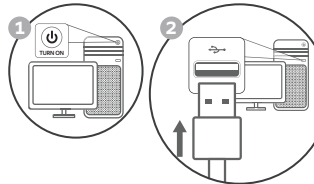

800DPI-1200DPI
fast & accurate reactions for precise movements

COMPATIBILITY WITH
PC/LAPTOP/DESKTOP
MAC® • WINDOWS® • CHROME™

+ OTHER DEVICES WITH A USB PORT

PLUG & PLAY CONNECTION

no hassles just plug the cord into a free USB port and you are ready to go

Plug the mouse cable into a USB port and wait until the system default driver is installed.

CONTENTS: • Corded Mouse • Quick Start & Instruction Guide

4 Quick Start Guide

4.1 Mouse Setup

- 1 Turn on your computer
- 2 Plug the mouse cable into a USB port and wait until the system default driver is installed.