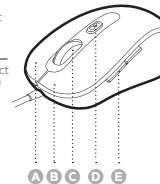

E **Backward & Forward Buttons:**

* Press to flip between Web pages or folders.

*depends on your operating system & settings

Manufactured & Distributed by:
iHip Europe Ltd., Chartwell House,
292-294 Hale Lane, London, UK, HA8 8NP
audeeo™ is a registered trademark of iHip Europe Ltd.
MADE IN CHINA