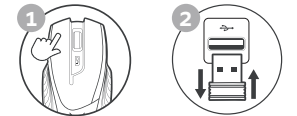

WIRELESS MOUSE - ELEVATE

4 Quick Start Guide

4.1 USB Receiver Installation

Locate a free USB port on your device. The USB Receiver is located in the bottom of the mouse next to the battery compartment. Remove the USB Receiver from the bottom of the mouse and Plug the USB Receiver into an empty USB port.

WIRELESS MOUSE - ELEVATE

4 Quick Start Guide

4.2 Mouse Setup

Install the included battery into the battery compartments located on the bottom of your mouse. **2** Make sure the polarity corresponds to the symbols in the battery compartment. **3** Place the mouse where you intend to use it within 30 feet (10m) of the receiver.

4 Quick Start Guide

4.2 Mouse Setup

1 The mouse will automatically turn ON when the left, right, or scroll button is pressed, and immediately connect to the USB receiver. **2** If your cursor on screen is not moving or keyboard is unresponsive, unplug and re-plug the USB receiver.