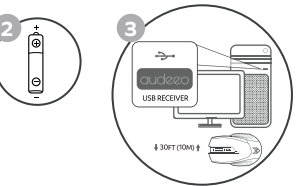

WIRELESS MOUSE - ELEVATE

4 Quick Start Guide

4.1 USB Receiver Installation

Locate a free USB port on your device. The USB Receiver is located in the bottom of the mouse next to the battery compartment. Remove the USB Receiver from the bottom of the mouse and Plug the USB Receiver into an empty USB port.

WIRELESS MOUSE - ELEVATE

4 Quick Start Guide

4.2 Mouse Setup

Install the included battery into the battery compartments located on the bottom of your mouse. **2** Make sure the polarity corresponds to the symbols in the battery compartment. **3** Place the mouse where you intend to use it within 30 feet (10m) of the receiver.