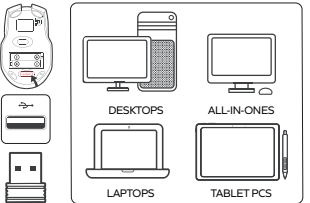

WIRELESS MOUSE - ELEVATE

4 Quick Start Guide

4.1 USB Receiver Installation

Locate a free USB port on your device. The USB Receiver is located in the bottom of the mouse next to the battery compartment. Remove the USB Receiver from the bottom of the mouse and Plug the USB Receiver into an empty USB port.