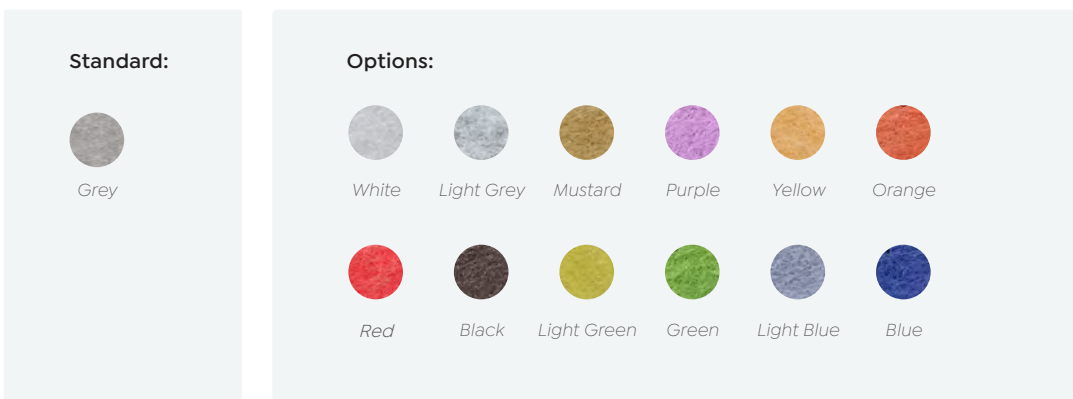

Window panel to back wall- special order: 12 weeks

Box shelf upgrade (second shelf level and bag hook)- special order: 12 weeks

Colour Options:

E-panel sides:

Melamine Front & Back:

Product Data Specification