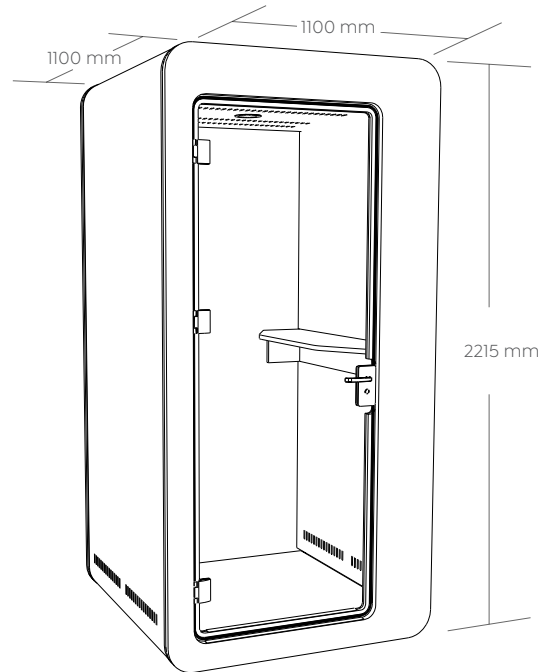

Window panel to back wall- special order: 12 weeks

Box shelf upgrade (second shelf level and bag hook)- special order: 12 weeks

Colour Options:

E-panel sides:

Melamine Front & Back:

Product Data Specification

Exploded parts:

- | | |
|------------------------|-------------------------------|
| A Ceiling Panel | X Side Panel |
| A1 Top Panel | X1 E- panel side panel |
| A2 E- panel | Z Side Panel |
| B Front panel | Z1 E- panel side panel |
| B1 Glass Door | |
| D Back panel | |
| E Shelf | |
| G Bottom Panel | |

Specifications:

Weight: 275 kg.
Size: 1100 (w) x 1100 (d) x 2215 (h) mm.

Packing Type:

10 cartons
Max weight: 61.5kg
Min weight: 21.75kg
Assembly time: 2 people, 2 hours,
simple electrical work required.