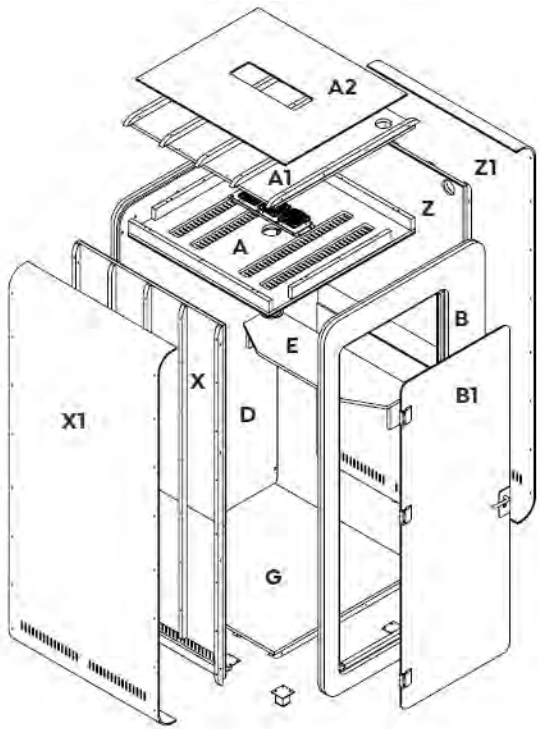

Window panel to back wall- special order: 12 weeks

Box shelf upgrade (second shelf level and bag hook)- special order: 12 weeks

Colour Options:

E-panel sides:

Melamine Front & Back:

Product Data Specification

Exploded parts:

- | | |
|------------------------|-------------------------------|
| A Ceiling Panel | X Side Panel |
| A1 Top Panel | X1 E- panel side panel |
| A2 E- panel | Z Side Panel |
| B Front panel | Z1 E- panel side panel |
| B1 Glass Door | |
| D Back panel | |
| E Shelf | |
| G Bottom Panel | |

Specifications:

Weight: 275 kg.
Size: 1100 (w) x 1100 (d) x 2215 (h) mm.

Packing Type:

10 cartons
Max weight: 61.5kg
Min weight: 21.75kg
Assembly time: 2 people, 2 hours,
simple electrical work required.