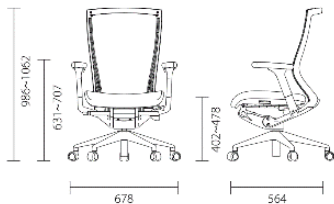

Quick Ship Models

Available in house Black