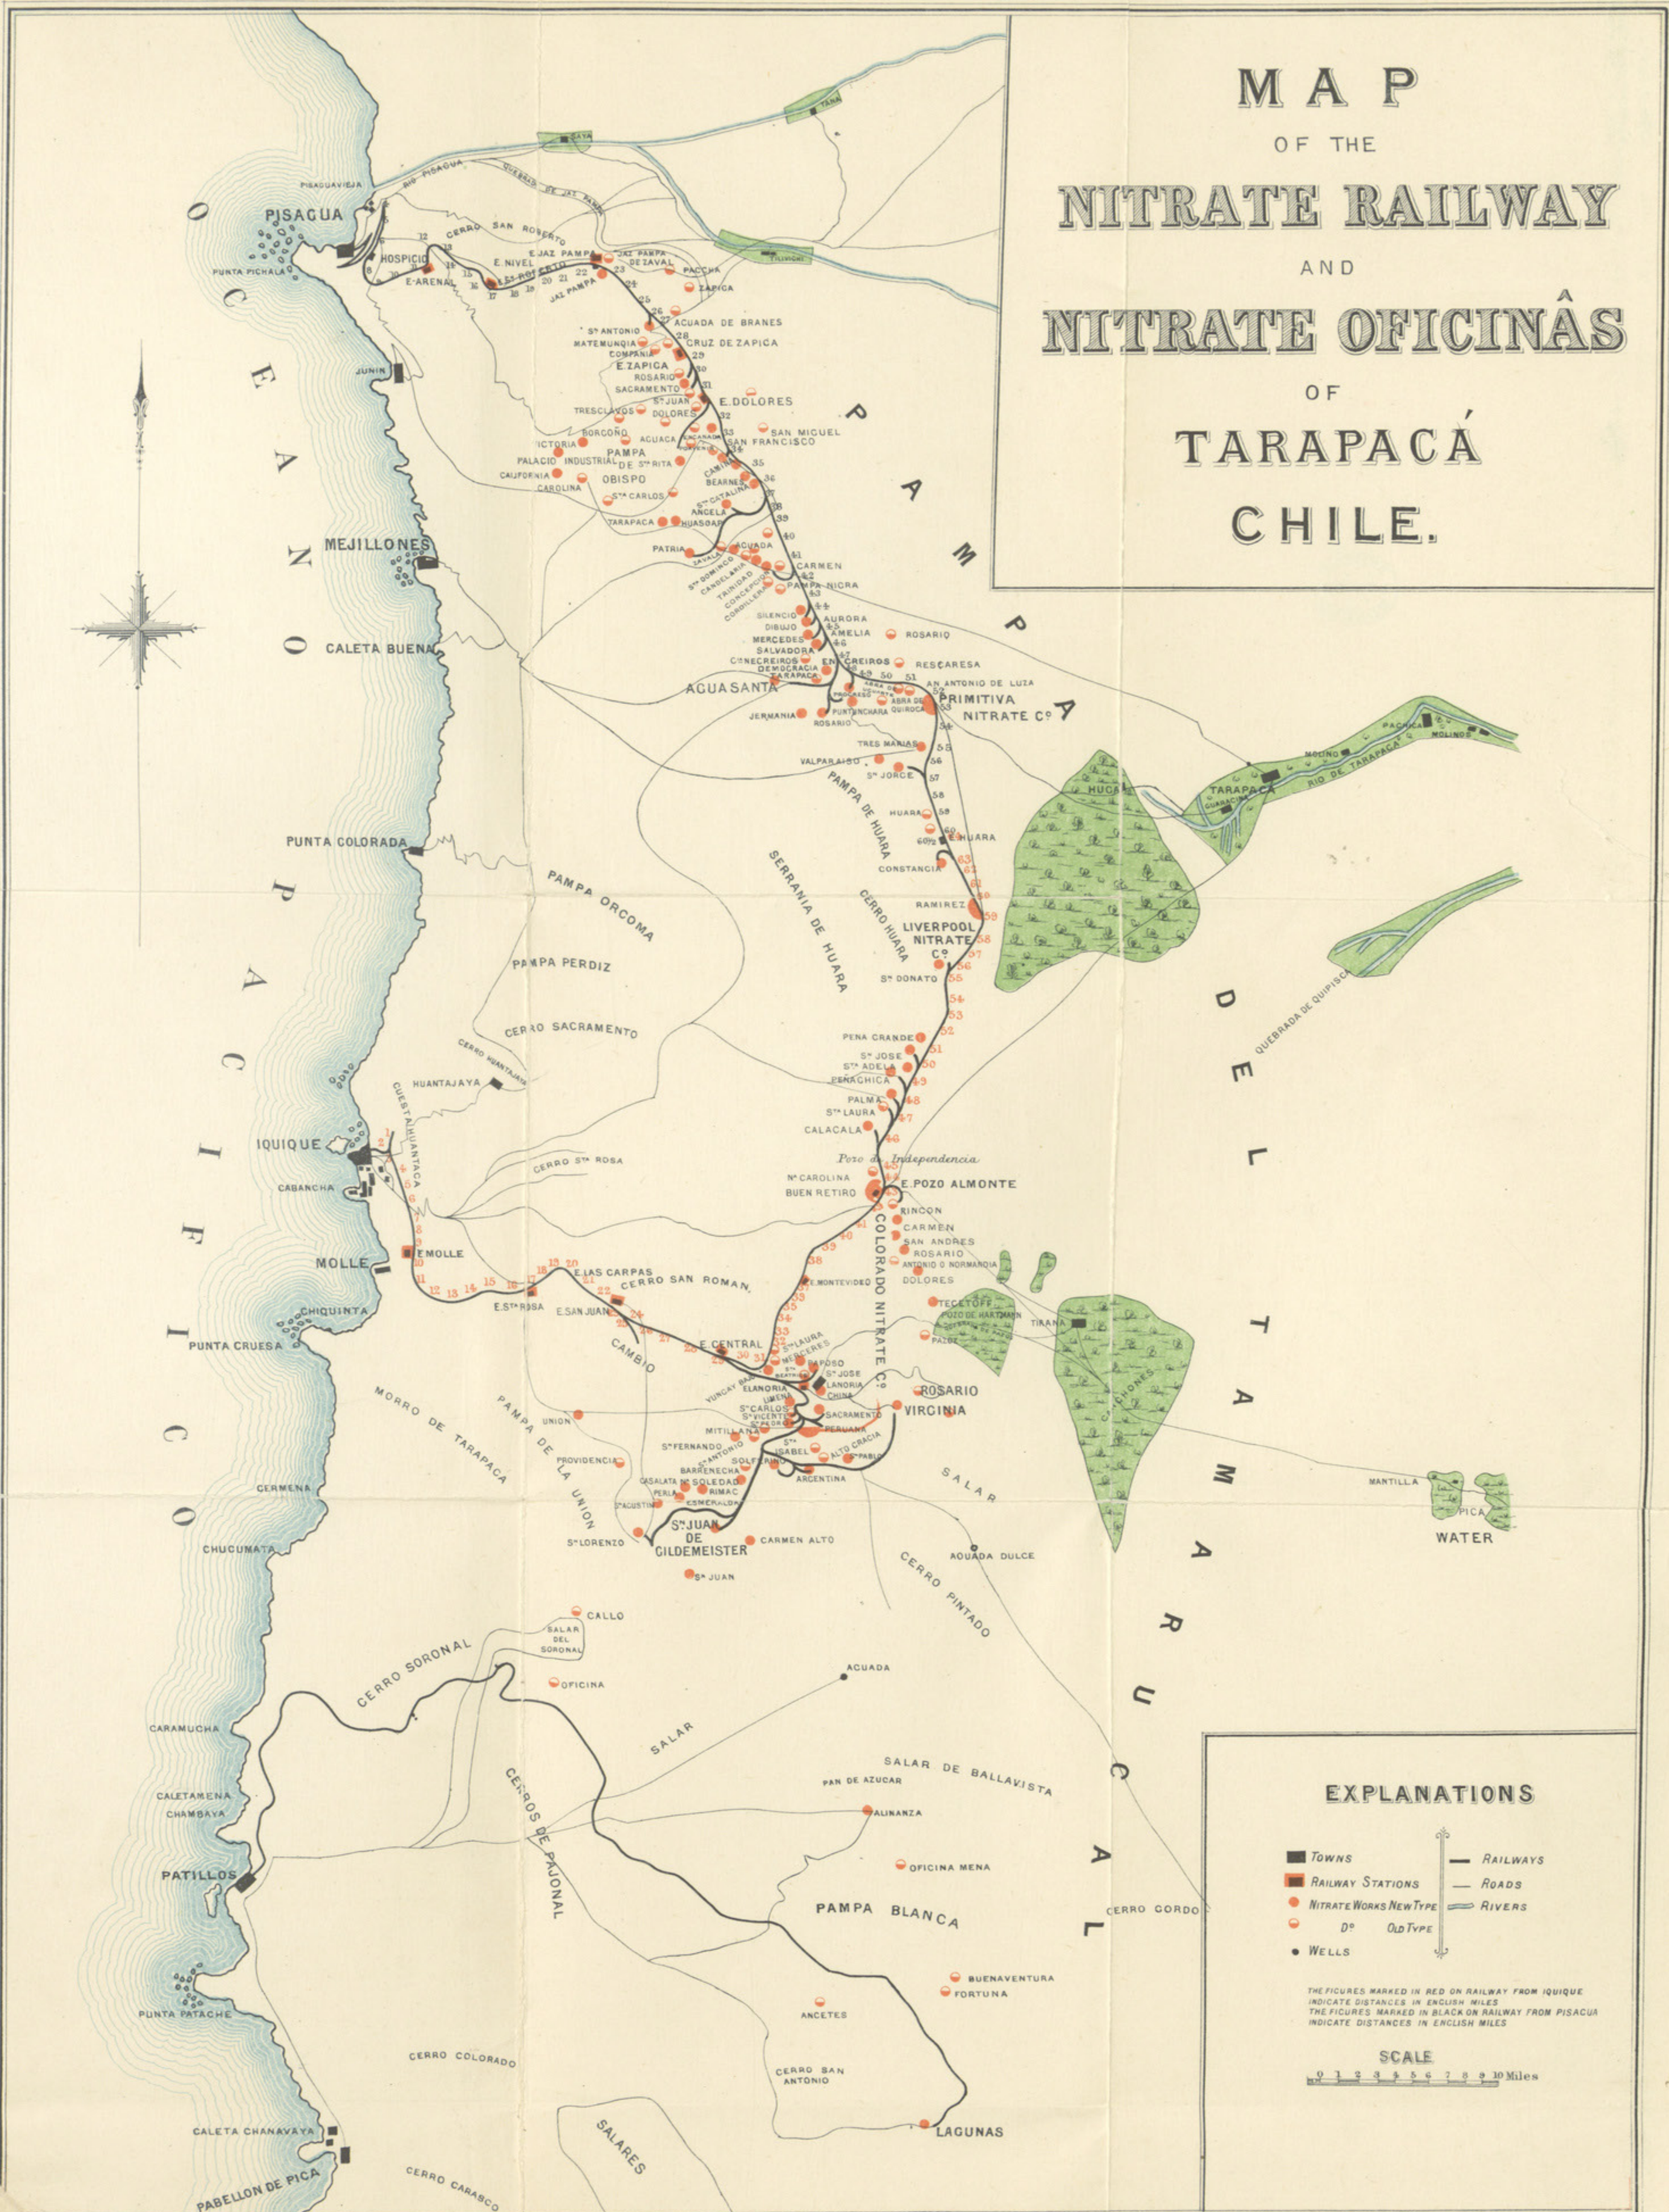

MAP

OF THE

NITRATE RAILWAY

AND

NITRATE OFICINÁS

OF

TARAPACÁ

CHILE.

EXPLANATIONS

| | |
|--|---|
| <ul style="list-style-type: none"> TOWNS RAILWAY STATIONS NITRATE WORKS NEW TYPE " " OLD TYPE WELLS | <ul style="list-style-type: none"> RAILWAYS ROADS RIVERS |
|--|---|

THE FIGURES MARKED IN RED ON RAILWAY FROM IQUIQUE INDICATE DISTANCES IN ENGLISH MILES
THE FIGURES MARKED IN BLACK ON RAILWAY FROM PISACUA INDICATE DISTANCES IN ENGLISH MILES

SCALE

0 1 2 3 4 5 6 7 8 9 10 Miles