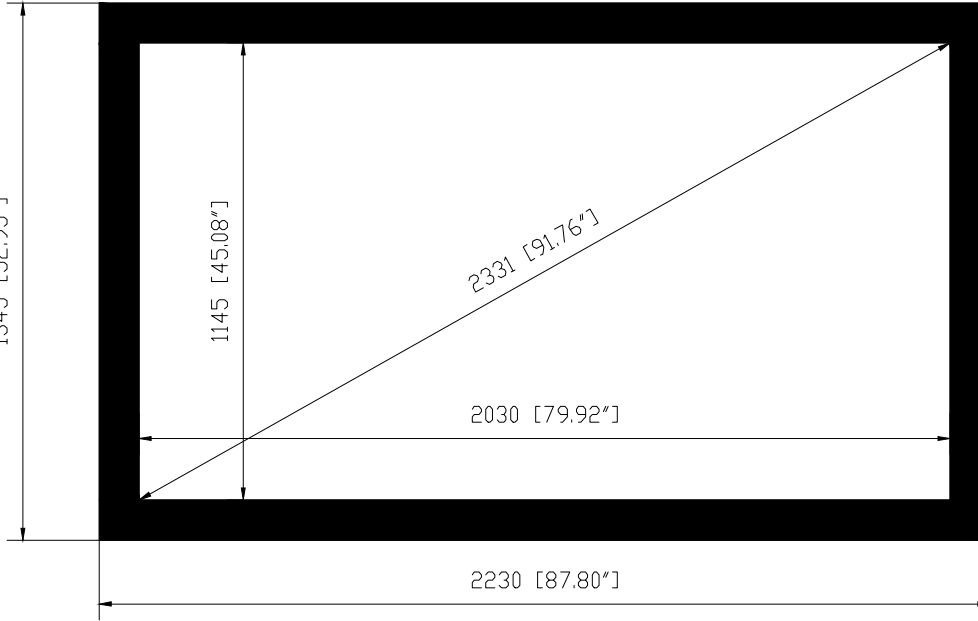

46 [1.81"]

1345 [52.95"]

20 [0.78"]

46 [1.81"]

100 [3.93"]

design			SEVERTSON CORP			
drawing		2018-07	drawing No.	D16992	edition	
Check			description	92" 16: 9	format	
approve			Product	10cm4pc	unit	m m
viewing angle						