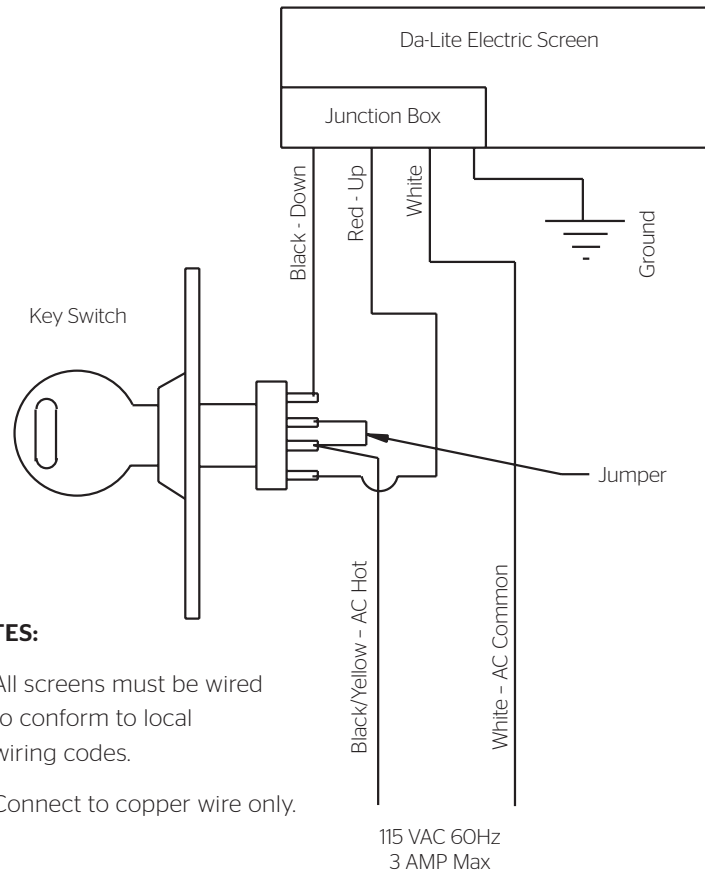

## Key Operated Switch Installation

This SPDT key operated switch will replace the switch that is supplied with the screen. Do not use this switch with other control systems. Do not connect more than one switch to a screen. This switch cannot be used with Da-Lite Ascender, Horizon, Tensioned Horizon, or Motorized Scenic screens.

### NOTES:

1. All screens must be wired to conform to local wiring codes.
2. Connect to copper wire only.

A Milestone AV Technologies Brand

3100 North Detroit Street  
Warsaw, Indiana 46582  
P: 574.267.8101 or 800.622.3737  
F: 574.267.7804 or 877.325.4832  
E: info@da-lite.com  
www.da-lite.com