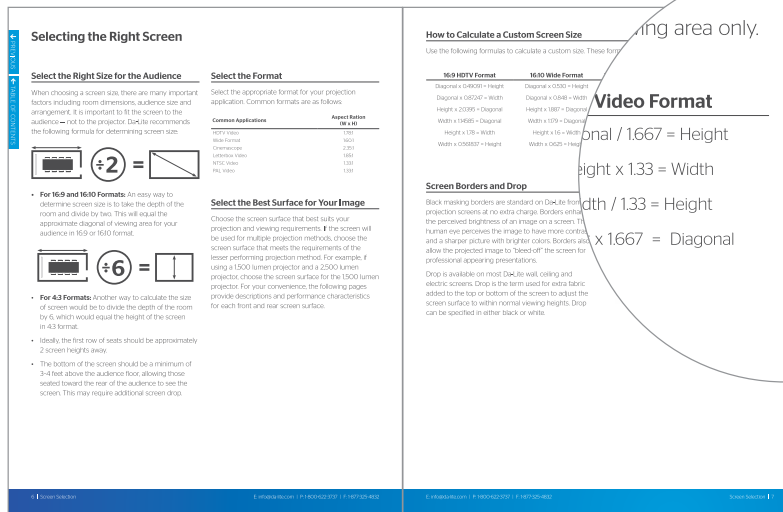

Clickable Table of Contents

Pages 3–5 of this document contain a clickable table of contents. Simply find the screen or product category that you are looking for and click on it to be directed to the corresponding page.