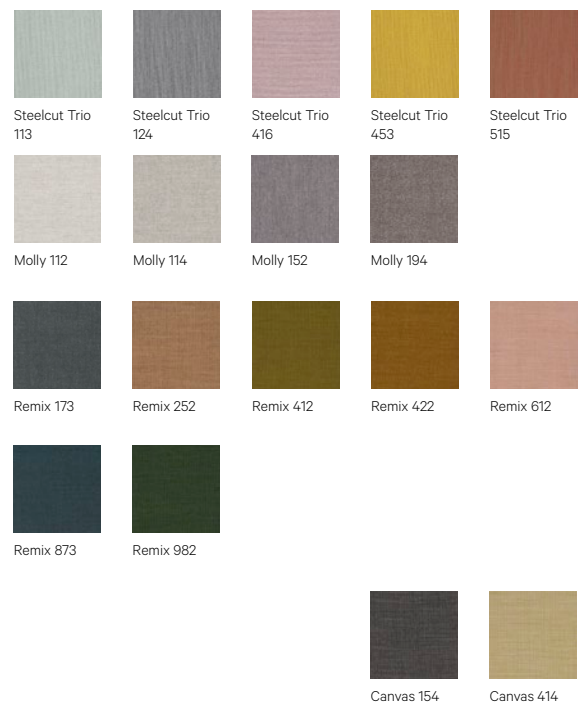

G1: Toronto | G2: Palma NF

Leather

G4: Gracia

Fabrics by Gabriel

G1: Europost, Crisp, Capture, Focus | G2: Morph | G3: Luna, Focus M.

Fabrics by Kvadrat

G1: Remix | G2: Molly, Canvas | G3: Steelcut Trio

Heldu Collection