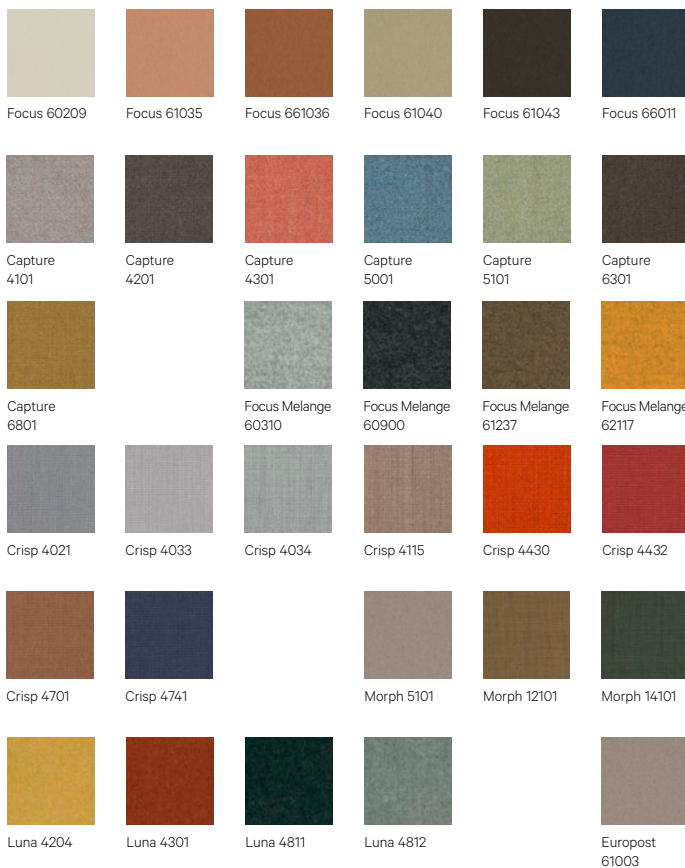

Wood

Eco Leather

G1: Toronto | G2: Palma NF

Leather

G4: Gracia

Fabrics by Gabriel

G1: Europost, Crisp, Capture, Focus | G2: Morph | G3: Luna, Focus M.

Fabrics by Kvadrat