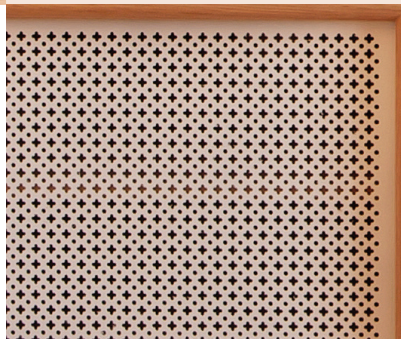

PLANS TECHNIQUES TECHNICAL PLANS