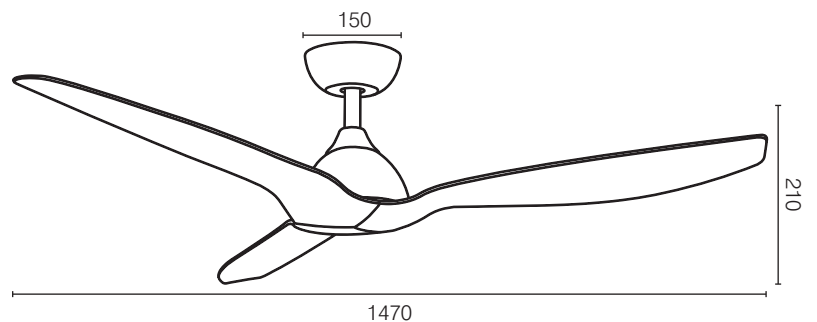

DURBAN 58in DC CEILING FAN

Remote control Included

- 58** INCH 1470mm
- 35W** DC MOTOR
- 20°** MAX BLADE PITCH
- 10°** CEILING RAKE MAX
- 13600** m³/hr AIRFLOW
- ABS** BLADES
- 6YR** WARRANTY

A modern, minimalist design with three refined blade and body finishes to suit any room decor to compliment today's modern homes. The high performance and highly efficient DC motor coupled with varying blade pitch ABS moulded blades ensure a quiet yet superior airflow.

TECHNICAL SPECIFICATIONS

Size	58 inch (1470mm)
Motor Type	DC (Direct Current)
Operating Voltage	220-240V / 50Hz
Motor Wattage	35W
Construction	Steel body and canopy
Blade Material	Moulded ABS (x3)
Ceiling install	Hangsure
Blade Pitch	Varied up to 20 degrees
Ceiling Rake	10 degree max
Control	Remote 6-speed with reverse, timer windbreeze functions
Warranty	3 year in-home plus 3 year replacement (6-Year) <i>*Limited warranty for wall controller, remote controller and light. Refer to warranty card inside the box for more details.</i>

INSTALLATION

Must be installed by a licensed electrician

ACCESSORIES (sold separately)

Extension Rod	18627/05 matt white,
900mm x Ø26mm:	18627/06 matt black

AIR MOVEMENT

SPEED	1	2	3	4	5	6
RPM	70	100	140	160	180	200
Power	5W	10W	15W	22W	28W	35W
Airflow	4000m ³ /h	6500m ³ /h	9000m ³ /h	10300m ³ /h	12000m ³ /h	13600m ³ /h