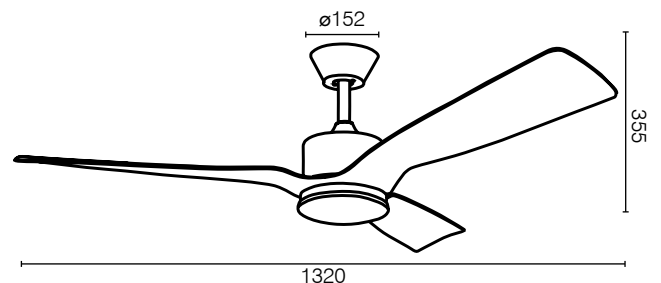

MATT BLACK

BELIZE 52" DC CEILING FAN & LIGHT

TECHNICAL SPECIFICATIONS

Size	52 inch (1320mm)
Motor Type	DC (Direct Current)
Operating Voltage	220-240V / 50Hz
Motor Wattage	35W
Construction	Metal body and canopy
Blade Material	Moulded ABS (x3)
Ceiling install	Hangsure
Blade Pitch	9 degree (effective)
Ceiling Rake	10 degree max
Light Wattage:	24W
Lumens:	1100lm (3000K); 1350lm (4200K); 1200lm (6000K)
Dimmable:	Yes
Control	Remote 5 speed with timer function (included)
Other models available	21845: 52-inch fan only
Warranty	3 year in-home plus 3 year replacement (6-Year) *Limited warranty for wall controller, remote controller and light. Refer to warranty card inside the box for more details.
Standards:	AS/NZS 60335.1 AS/NZS 60335.2.80 AS/NZS 60598.1 AS/NZS 60598.2.1

INSTALLATION

Must be installed by a licensed electrician

ACCESSORIES (sold separately)

Extension Rod with loom kits, 900mm x Ø26mm:	18627/05 white, 18627/06 black

AIR MOVEMENT

SPEED	POWER	RPM	AIRFLOW
I	5W	93	5280m³/hr
II	10W	120	7000m³/hr
III	15W	140	8500m³/hr
IV	25W	165	9900m³/hr
V	35W	200	12200m³/hr

	MODEL	COLOUR	DESCRIPTION	BOX SIZE	GROSS WEIGHT	BOX QTY	BARCODE/TUN
RETAIL BOX	21847/05	Matt White	Belize-52 DC Fan and LED Light	W725 x H305 x D250 mm	6.9 kg	1 pc	9 312641 218470 >
RETAIL BOX	21847/06	Matt Black	Belize-52 DC Fan and LED Light	W725 x H305 x D250 mm	6.9 kg	1 pc	9 312641 218487 >