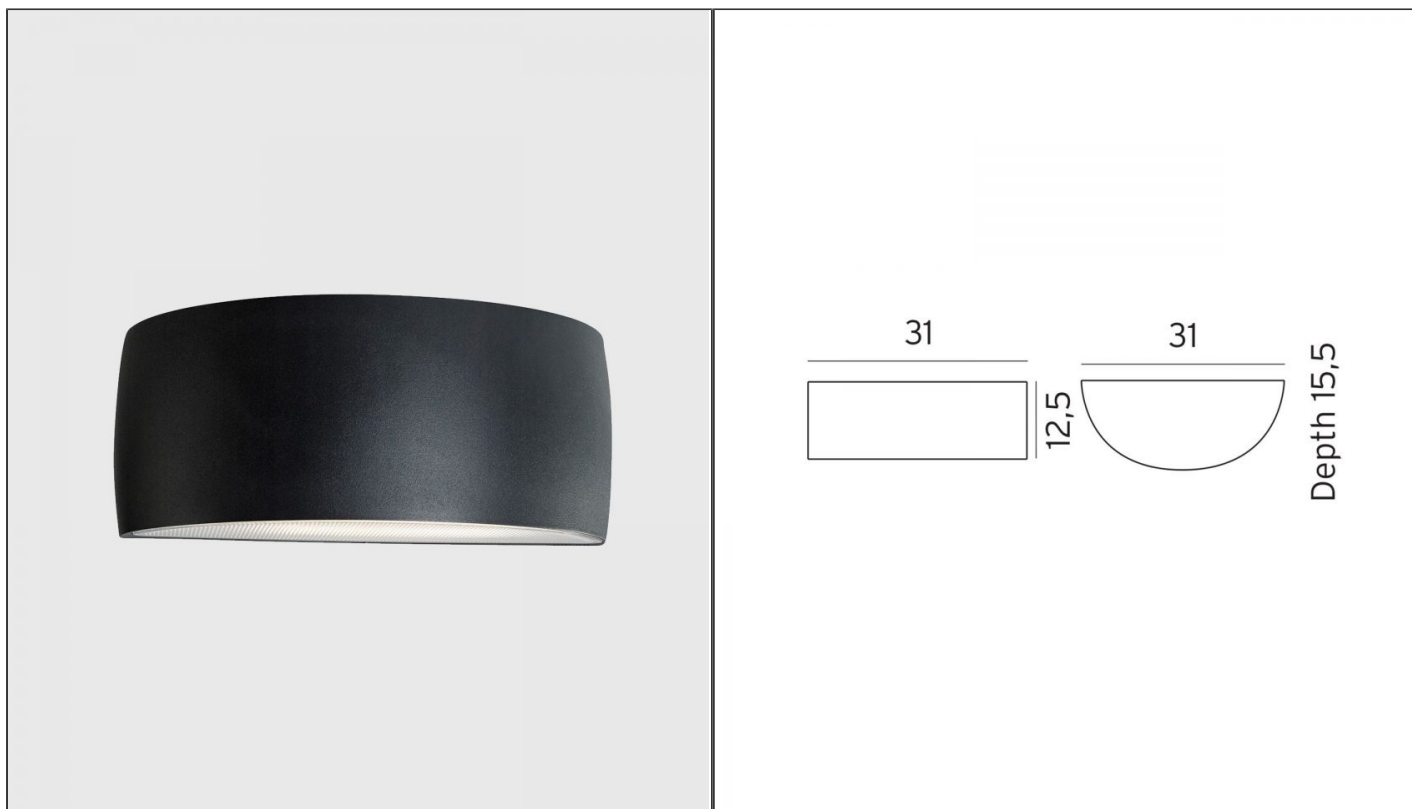

Vasa Wall Light - Graphite

NLYS.120GR

PRODUCT DETAILS

Dimensions (cm) H12.5 x W31 x P15.5

Application Outdoor

Material Aluminium

Lamp E27 Max 57W

IP-Rating IP65