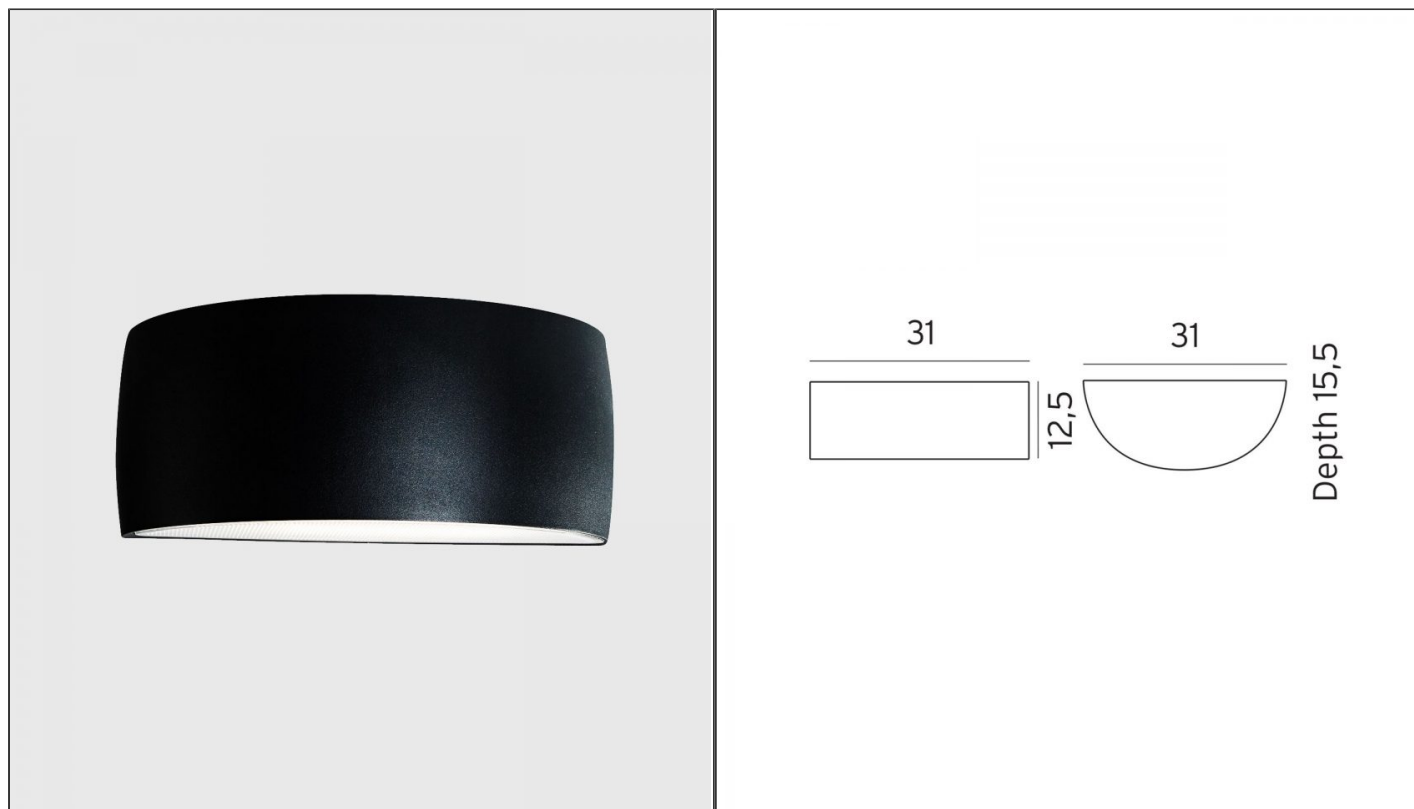

**Vasa Wall Light - Black**

NLYS.120B

**PRODUCT DETAILS**

**Dimensions (cm)** H12.5 x W31 x P15.5

**Application** Outdoor

**Material** Aluminium

**Lamp** E27 Max 57W

**IP-Rating** IP65