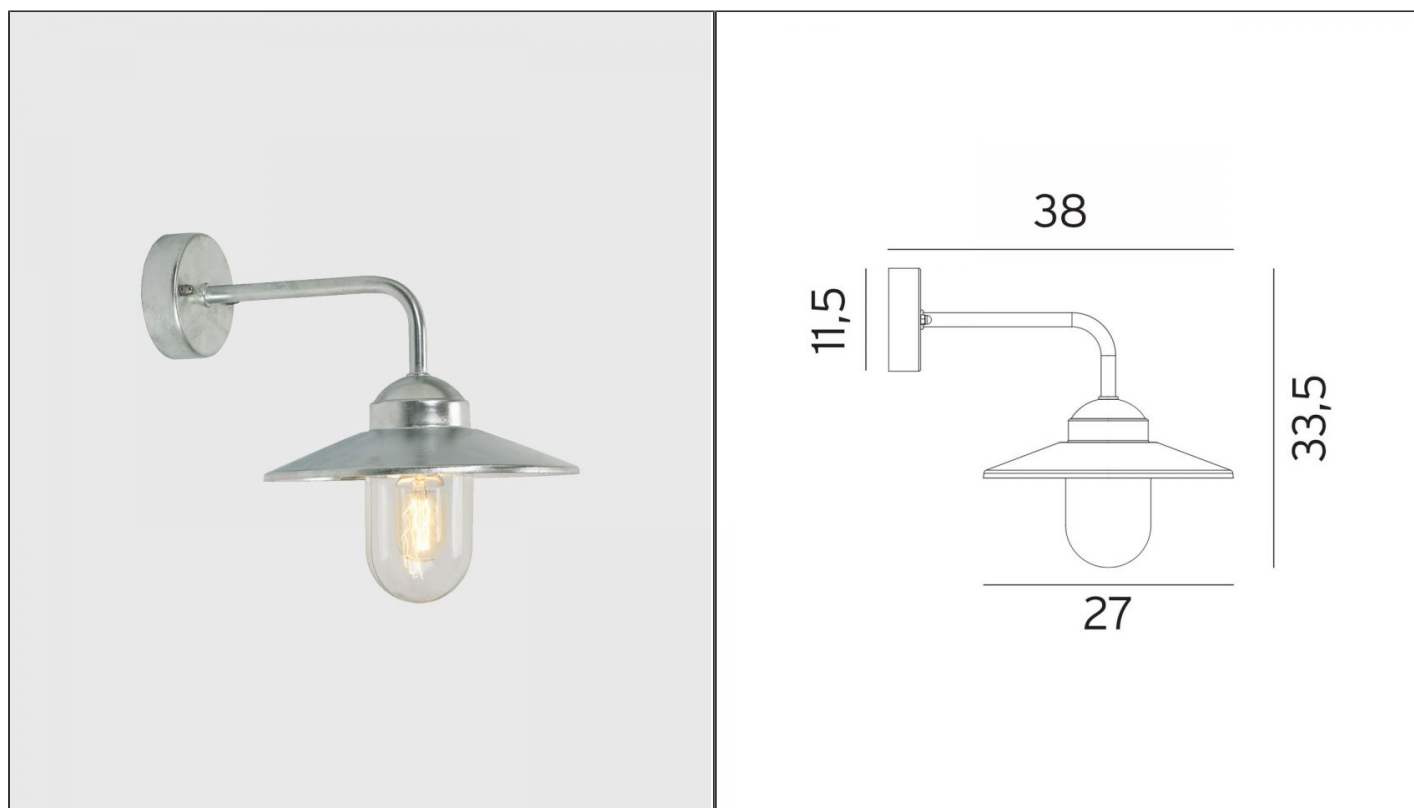

Vansbro Wall Light - Galvanized Steel

NLYS.1920GA

PRODUCT DETAILS

| | |
|------------------------|--------------------------|
| Dimensions (cm) | H33.5 x W28 x P38 |
| Application | Outdoor |
| Material | Aluminium, Polycarbonate |
| Lamp | E27 Max 46W |
| IP-Rating | IP55 |
| Availability | Upon Request |