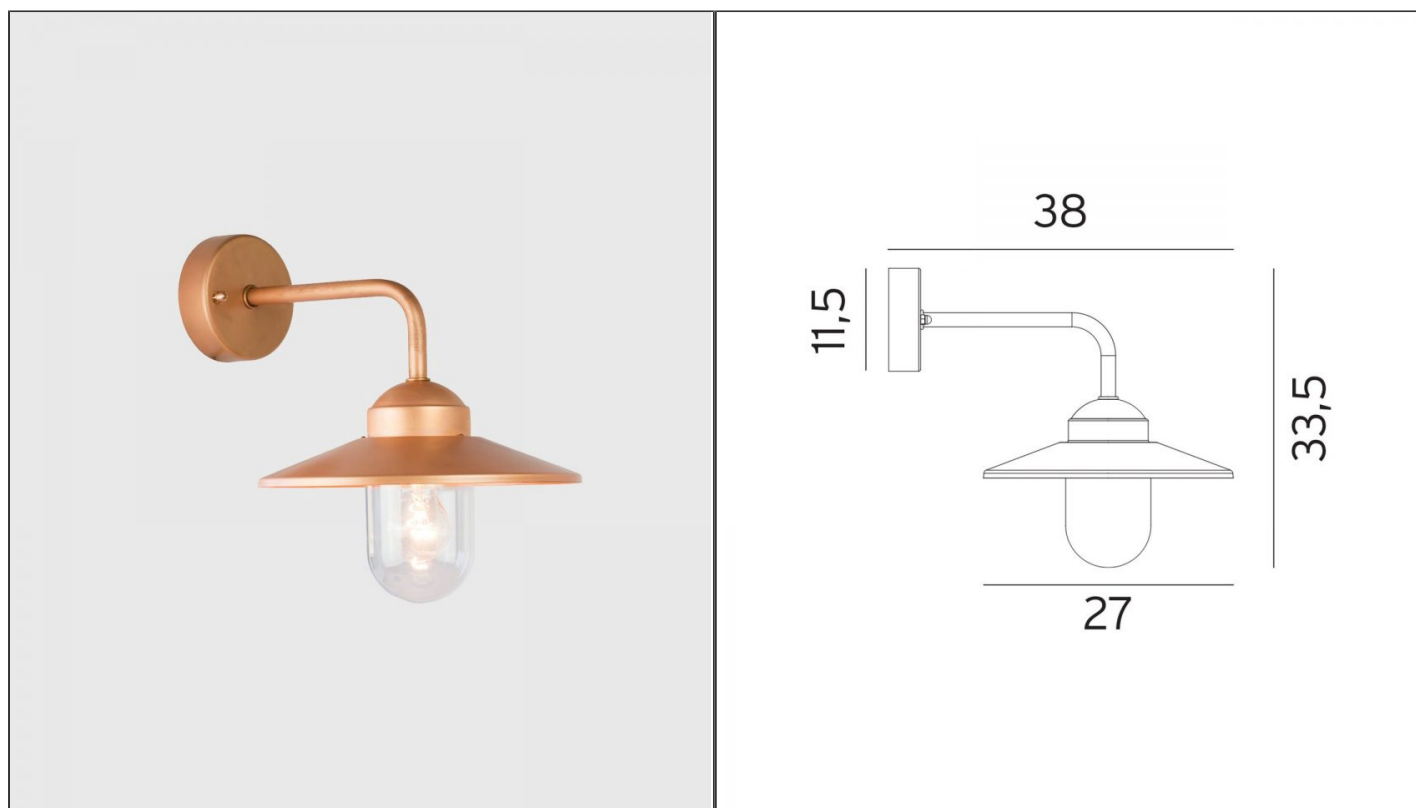

### Vansbro Wall Light - Copper

NLYS.1920CO

#### PRODUCT DETAILS

<b>Dimensions (cm)</b>	H33.5 x W28 x P38
<b>Application</b>	Outdoor
<b>Material</b>	Aluminium, Polycarbonate
<b>Lamp</b>	E27 Max 46W
<b>IP-Rating</b>	IP55
<b>Availability</b>	Upon Request