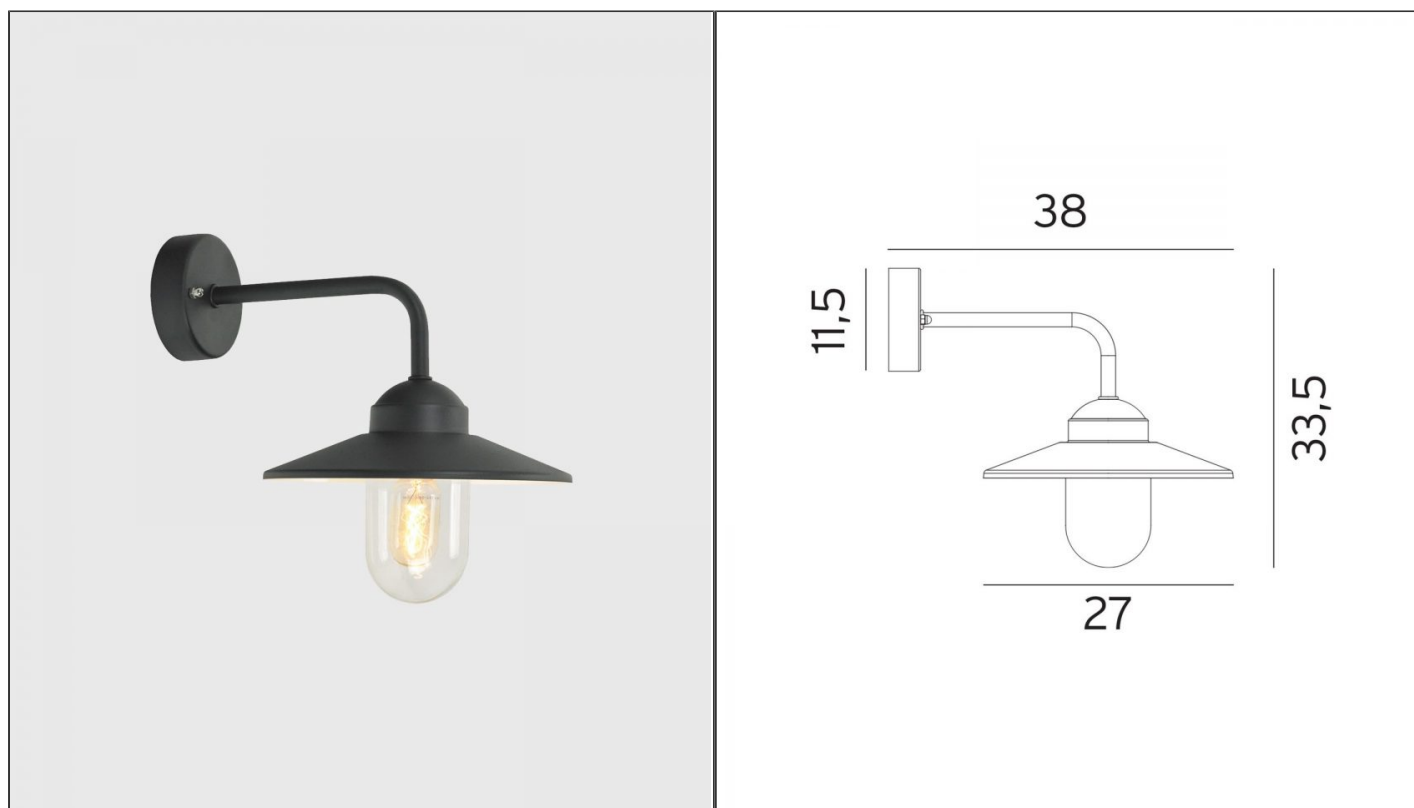

Vansbro Wall Light - Black

NLYS.1920B

PRODUCT DETAILS

Dimensions (cm)	H33.5 x W28 x P38
Application	Outdoor
Material	Aluminium, Polycarbonate
Lamp	E27 Max 46W
IP-Rating	IP55
Availability	Upon Request

NOTES
