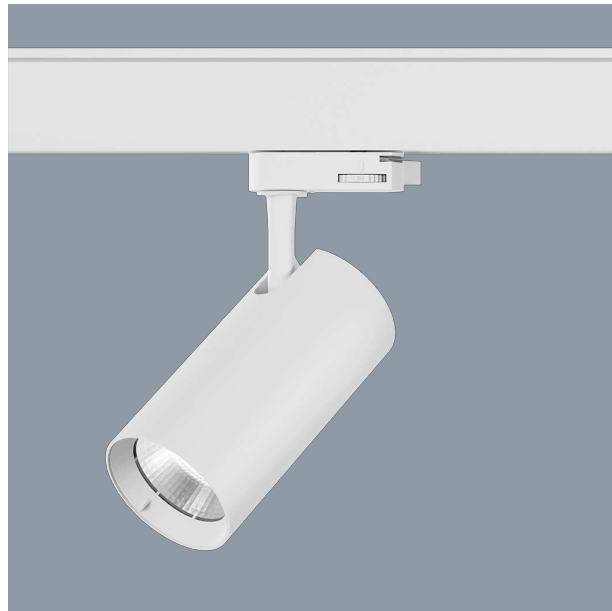

## UNITREK STR9017/30TC/DP - 21/30W

Unitrek single circuit, 21/30 watt architectural track spot, with integral dual power driver and selectable colour temperature

### Design Specifications

- Architectural cylindrical profile
- Aluminium body, colour matt white or black
- High efficiency COB LED chip, CRI > 80, selectable colour temperature 3000/4000/5700K
- Multi-faceted reflector system, polycarbonate lens, 40 degree beam distribution
- 21/30W selectable power, integral, non-dimmable LED driver, with an ON/OFF switch function conveniently located on the track adaptor.