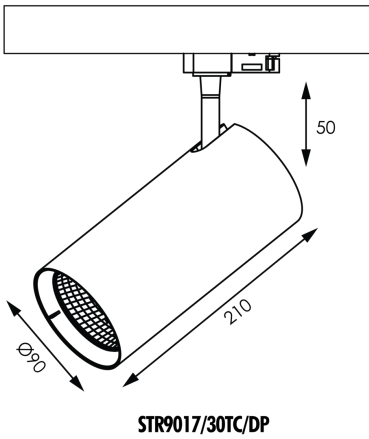

### Design Specifications

- Architectural cylindrical profile
- Aluminium body, colour matt white or black
- High efficiency COB LED chip, CRI > 80, selectable colour temperature 3000/4000/5700K
- Multi-faceted reflector system, polycarbonate lens, 40 degree beam distribution
- 21/30W selectable power, integral, non-dimmable LED driver, with an ON/OFF switch function conveniently located on the track adaptor.

### Technical Specification

Model No.	Input Voltage (V/AC)	Lumens (lm)	CCT (K)	Body Colour	CRI	Beam Angle (°)
STR9017/30TC/DP/WH	240	2100/2400/2200	3000/4000/5700	WHITE	80	40
STR9017/30TC/DP/BK	240	2100/2400/2200	3000/4000/5700	BLACK	80	40
STR9017/30RING/BK				BLACK RING INSERT		40
STR9017/30RING/WH				WHITE RING INSERT		40

Model No.	Dim (mm)
STR9017/30TC/DP/WH	90(W) x 210(H)
STR9017/30TC/DP/BK	90(W) x 210(H)
STR9017/30RING/BK	
STR9017/30RING/WH	

NOTE: Lumens (lm) are shown at maximum power setting

Due to continued product and technology enhancements, data sourced from sal.net.au shall not form part of any contract and or technical performance guarantee unless expressly confirmed in writing by SAL at the time of order. Products are sold in accordance with SAL Terms and Conditions of sale and all images shown are for illustration purposes only and may vary from the actual colour or finish. Unless specifically stated, all

## Dimensions