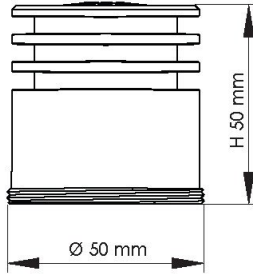

Technical Specification

Product	Model No.	Input Voltage (V/AC)	Power (W)	Lumens (lm)	CCT (K)	Beam Angle (°)
	S9053TCP2	240	10	750/900/850	3000/4000/5700	60
	S9008TC2WH	240	10	750/900/850	3000/4000/5700	60
	S9008TC2BK	240	10	750/900/850	3000/4000/5700	60
	S9009TC2WH	240	10	750/900/850	3000/4000/5700	60
	S9009TC2BK	240	10	750/900/850	3000/4000/5700	60
	S9011TC2WH	240	10	750/900/850	3000/4000/5700	60
	S9011TC2BK	240	10	750/900/850	3000/4000/5700	60

Dimmable	CRI	Body Colour	Cut Out (mm)	Diameter (mm)	Dim (mm)
YES	80			50	50(H)
YES	80	MATT WHITE	76	82	80(H)
YES	80	MATT BLACK	76	82	80(H)
YES	80	MATT WHITE	76	82	80(H)
YES	80	MATT BLACK	76	82	80(H)
YES	80	MATT WHITE	92	102	95(H)
YES	80	MATT BLACK	92	102	95(H)

Due to continued product and technology enhancements, data sourced from sal.net.au shall not form part of any contract and or technical performance guarantee unless expressly confirmed in writing by SAL at the time of order. Products are sold in accordance with [SAL Terms and Conditions of sale](#) and all images shown are for illustration purposes only and may vary from the actual colour or finish. Unless specifically stated, all IP ratings nominated for Interior products are from "below the ceiling".

Dimensions

S9053TCP2 LED module