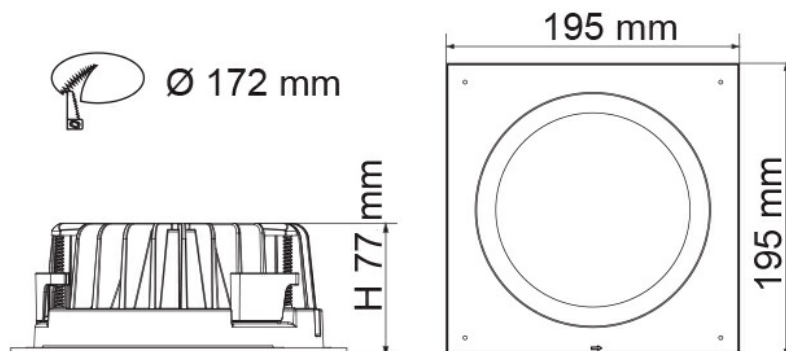

UNI LED S9656 SQ - 25W

Square profile IP54 LED downlights

Application

Ideal for commercial interior spaces such as foyers and office areas

Design Specifications

- Durable die-cast aluminium body profile with a square trim profile
- Stylish white or black powder coat finish
- High output COB LED chip
- Multi-faceted reflector system
- Remote constant current LED driver for easy installation, with flex and plug
- Optional dropped glass accessory

Performance

Dimmable - **OPTIONAL**

Dimmer Type - **Trailing edge, 1-10V, DALI / DSI**

Technical Specification

Model No.	Description	Input Voltage (V/AC)	Power (W)	Lumens (lm)	CCT (K)	Beam Angle (°)
S9656WW WH SQ	LED D/LIGHT SQUARE 25W 3K WH	240	25	2200	3000	90
S9656WW BK SQ	LED D/LIGHT SQUARE 25W 3K BK	240	25	2200	3000	90
S9656WW WH SQG	LED D/L SQ. D/GLASS 25W 3K WH	240	25	2200	3000	90
S9656CW WH SQ	LED D/LIGHT SQUARE 25W 4K WH	240	25	2300	4000	90
S9656CW BK SQ	LED D/LIGHT SQUARE 25W 4K BK	240	25	2300	3000	90
S9656CW WH SQG	LED D/LIGHT SQ D/GLASS 25W 4K WH	240	25	2300	3000	90

Model No.	Dimmable	CRI	Body Colour	Dimensions (mm)
S9656WW WH SQ	OPTIONAL	80	WHITE	195(L) x 195(W) x 77(H)
S9656WW BK SQ	OPTIONAL	80	BLACK	195(L) x 195(W) x 77(H)
S9656WW WH SQG	OPTIONAL	80	WHITE	195(L) x 195(W) x 77(H)
S9656CW WH SQ	OPTIONAL	80	WHITE	195(L) x 195(W) x 77(H)
S9656CW BK SQ	OPTIONAL	80	BLACK	195(L) x 195(W) x 77(H)
S9656CW WH SQG	OPTIONAL	80	WHITE	195(L) x 195(W) x 77(H)

Dimensions

Dimensions

Photometric Data

Unit: cd C0/C180 _____ C90/C270 _____

S9656WW SQ at 3000K

Product Images