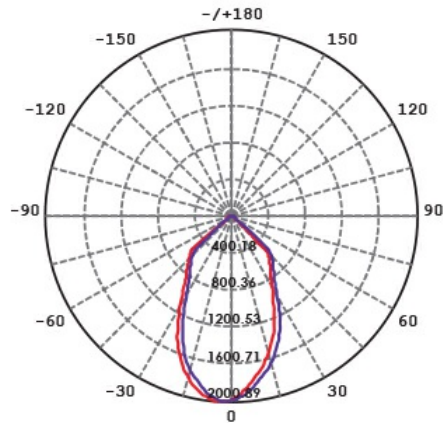

Performance

Dimmable - **OPTIONAL**

Dimmer Type - **Trailing edge, 1-10V, DALI / DSI**

Technical Specification

Model No.	Description	Input Voltage (V/AC)	Power (W)	Lumens (lm)	CCT (K)	Beam Angle (°)
S9656WW WH SQ	LED D/LIGHT SQUARE 25W 3K WH	240	25	2200	3000	90
S9656WW BK SQ	LED D/LIGHT SQUARE 25W 3K BK	240	25	2200	3000	90
S9656WW WH SQG	LED D/L SQ. D/GLASS 25W 3K WH	240	25	2200	3000	90
S9656CW WH SQ	LED D/LIGHT SQUARE 25W 4K WH	240	25	2300	4000	90
S9656CW BK SQ	LED D/LIGHT SQUARE 25W 4K BK	240	25	2300	3000	90
S9656CW WH SQG	LED D/LIGHT SQ D/GLASS 25W 4K WH	240	25	2300	3000	90

Dimensions

Dimensions

Photometric Data

Unit: cd C0/C180 _____ C90/C270 _____

S9656WW SQ at 3000K

Product Images