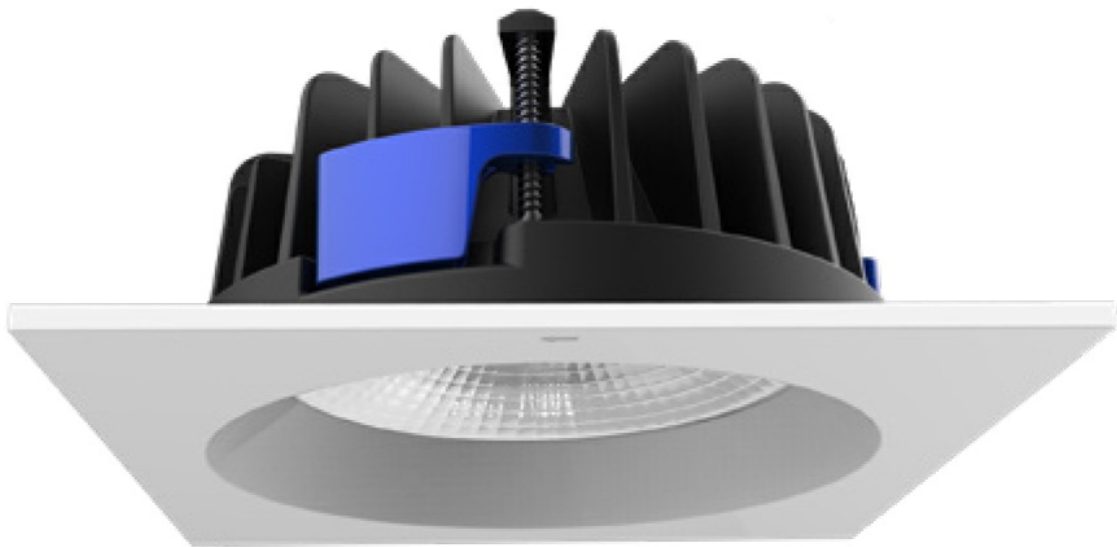

Model No.	Dimmable	CRI	Body Colour	Dimensions (mm)
S9656WW WH SQ	OPTIONAL	80	WHITE	195(L) x 195(W) x 77(H)
S9656WW BK SQ	OPTIONAL	80	BLACK	195(L) x 195(W) x 77(H)
S9656WW WH SQG	OPTIONAL	80	WHITE	195(L) x 195(W) x 77(H)
S9656CW WH SQ	OPTIONAL	80	WHITE	195(L) x 195(W) x 77(H)
S9656CW BK SQ	OPTIONAL	80	BLACK	195(L) x 195(W) x 77(H)
S9656CW WH SQG	OPTIONAL	80	WHITE	195(L) x 195(W) x 77(H)

Due to continued product and technology enhancements, data sourced from sal.net.au shall not form part of any contract and or technical performance guarantee unless expressly confirmed in writing by SAL at the time of order. Products are sold in accordance with [SAL Terms and Conditions of sale](#) and all images shown are for illustration purposes only and may vary from the actual colour or finish. Unless specifically stated, all IP ratings nominated for Interior products are from "below the ceiling".

Dimensions