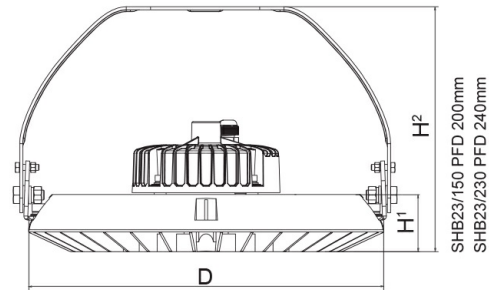

Model No.	CRI	Body Colour	Dimensions (mm)	Mass (kg)
SHB23HE/100NDL	80	Black	220(W) x 186(H)	3.3
SHB23HE/150NDL	80	Black	330(W) x 185(H)	3.5
SHB23HE/200DL	80	Black	400(W) x 192(H)	4

Accessories: SHB23/150PCP, SHB23/230PCP Clear polycarbonate diffuser, SHB23/150PFP, SHB23/230PFP Frost polycarbonate diffuser, SHB23/150PPR Prismatic reflector, SHB23/150PMR, SHB23/230PMR Aluminium reflector, SHB23/150PWG, SHB23/230PWG Wire guard

Dimensions

SHB23HE High Bay

Dimensions

Low Bay

Floodlight

Product Images

Accessories