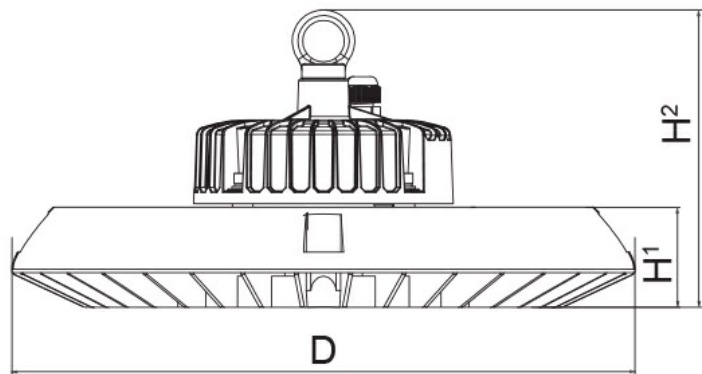

Dimensions