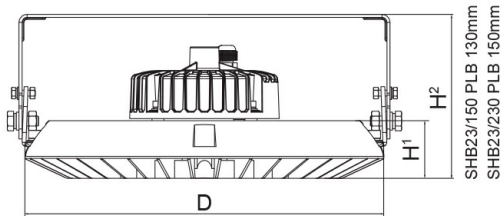

Model No.	CRI	Body Colour	Dimensions (mm)	Mass (kg)
SHB23HE/100NDL	80	Black	220(W) x 186(H)	3.3
SHB23HE/150NDL	80	Black	330(W) x 185(H)	3.5
SHB23HE/200DL	80	Black	400(W) x 192(H)	4

Accessories: SHB23/150PCP, SHB23/230PCP Clear polycarbonate diffuser, SHB23/150PFP, SHB23/230PFP Frost polycarbonate diffuser, SHB23/150PPR Prismatic reflector, SHB23/150PMR, SHB23/230PMR Aluminium reflector, SHB23/150PWG, SHB23/230PWG Wire guard

Dimensions

SHB23HE High Bay

Dimensions

Low Bay

Floodlight

Product Images

Accessories