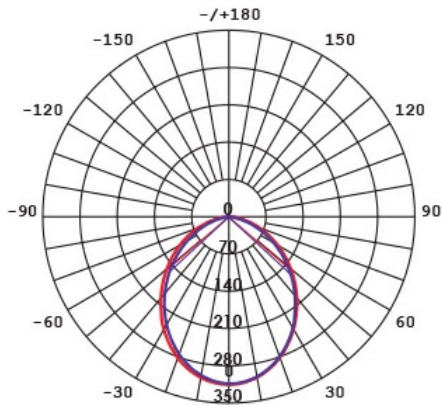

S9842CS at 3000K