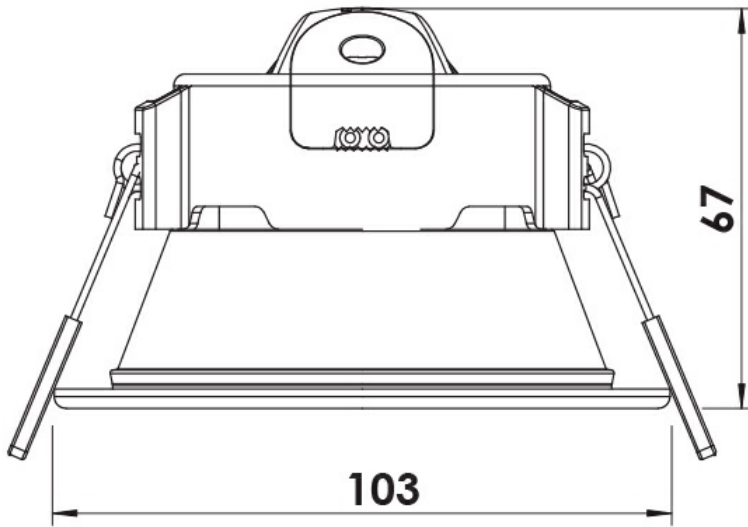

### Technical Specification

Model No.	Description	Input Voltage (V/AC)	Power (W)	Lumens (lm)	CCT (K)	Beam Angle (°)
S9842CS/WH	LED D/L 10W IP44 3/4/5.7 DIM WH	240	10	800/900/850	3000/4000/5700	90

Model No.	Dimmable	CRI	Dimensions (mm)
S9842CS/WH	YES	80	103(W) x 67(H)

## Dimensions