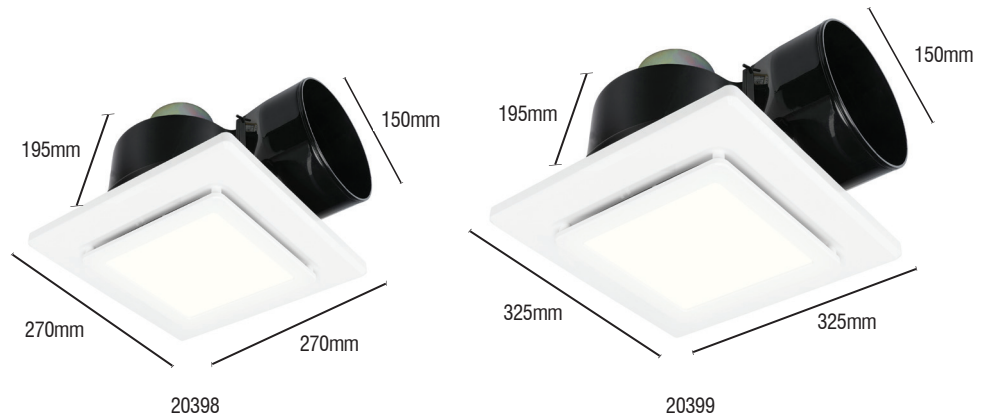

13W
1000lm

ø295

4200K
COLOUR
TEMP

1YR
WARRANTY

20398

20399

The Sarico LED Exhaust fan is a classic design that will complement any home. With its simple, subtle design and efficient motor this exhaust fan will effortlessly ventilate your room. The Talon is available with two different airflow capacities suited to small and medium sized rooms.

APPLICATIONS

- For bathrooms, laundry, kitchen to other spaces that require ventilation to the outside.
- For small to medium and large sized rooms.

- High performance long life motor
- Efficient extraction to remove moisture and steam
- Energy efficient LED light source to brighten any bathroom.
- Compact, low profile design
- Removable cover for easy cleaning
- 150mm side exhaust duct to prevent ceiling objects falling through and side damper.
- Includes 900mm cord and 2-pin plug

SARICO LED SQUARE EXHAUST FAN

TECHNICAL SPECIFICATIONS

Operating Voltage:	240V / 50Hz
Class:	Class I (1)
Motor Wattage:	20398: 25W 20399: 45W
Motor Type:	Longlife Ball Bearing
Fan Size:	20398: ø124mm 20399: ø144mm
Air Extraction:	20398: up to 270m³/hr (75l/sec) 20399: up to 400m³/hr (111l/sec)
Light Wattage:	20398: 9W 20399: 13W
Light Lumens:	20398: 650lm 20399: 1000lm
Colour Temperature:	4200K
Cutout:	20398: ø240mm 20399: ø295mm

INSTALLATION

Recommended to be installed by a licenced Electrician. Requires a switched surface socket for DIY installation.

	MODEL	COLOUR	DESCRIPTION	BOX SIZE	GROSS WEIGHT	BOX QTY	BARCODE/TUN
RETAIL BOX	20398/05	White	Sarico Square Exhaust Fan with LED Light	W305 x H335 x D225 mm	2.55kg	1 pc	9 312641 203988 >
OUTER BOX	20398/05	White	Sarico Square Exhaust Fan with LED Light		10.2 kg	4 pc	19312641203985
RETAIL BOX	20399/05	White	Sarico Square Exhaust Fan with LED Light	W380 x H365 x D225 mm	3.01 kg	1 pc	9 312641 203995 >
OUTER BOX	20399/05	White	Sarico Square Exhaust Fan with LED Light		12.04 kg	4 pc	19312641203992