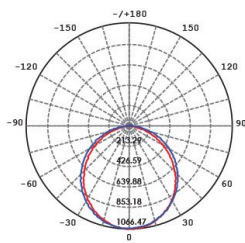

Dimensions

S9776 40

S9776 80

S9776IP

Photometric Data

Unit: cd C0/C180 — C90/C270 —

S9776/40CW at 4000K

THE NEW ESS106 IS SMALL IN SIZE BUT BIG ON FEATURES.