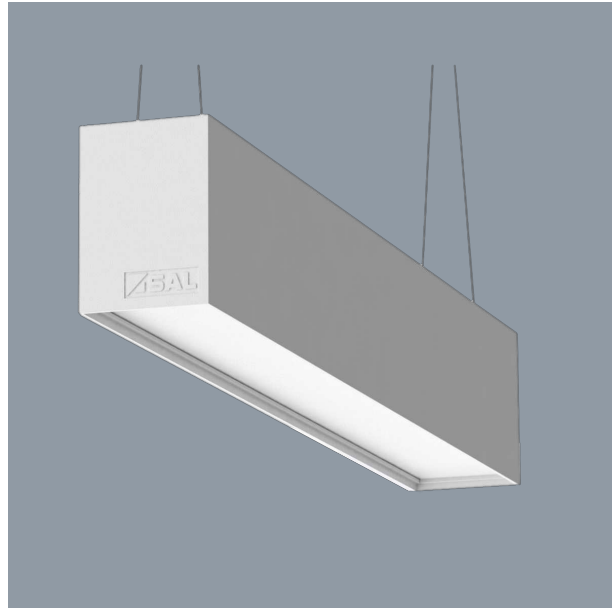

TITAN S9776TC - 40/80W

40 or 80 watt LED connectable profile, with selectable colour temperature

Application

Decorative commercial or residential applications, meeting rooms, kitchens or amenity areas

Design Specifications

- Extruded aluminium profile colour white or black, with opal polycarbonate diffuser
- High efficiency SMD LED chips, CRI > 80, beam distribution 90 degree, CCT selectable 3000/4000/5700K.
- Integral constant current non-dimmable LED driver 40 or 80 watt
- Adjustable suspension kit supplied (2 x SSY1512), Accessory option - straight link (S9776IP)
- Surface mounted (allow min. 200 mm clearance at both ends) Loop in loop out wiring available via the PA12 termination block

Beam Angle (°)	Dimmable	Dim (mm)	Body Colour
90	OPTIONAL	1138(L) x 71(W) x 99(H)	WHITE
90	OPTIONAL	1138(L) x 71(W) x 99(H)	BLACK
90	OPTIONAL	2256(L) x 71(W) x 99(H)	WHITE
90	OPTIONAL	2256(L) x 71(W) x 99(H)	BLACK