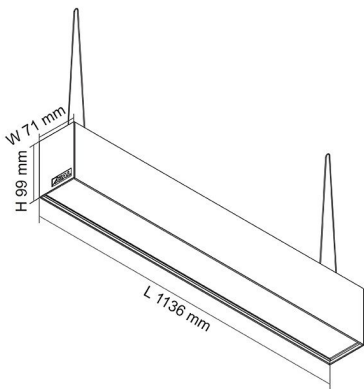

Performance

Dimmable - **OPTIONAL**

Dimmer Type - **Trailing edge, DALI / DSI**

Technical Specification

Product	Model No.	Input Voltage (V/AC)	Power (W)	Lumens (lm)	CCT (K)	CRI
	S9776/40TC	240	40	3900/4050/3950	3000/4000/5700	80
	S9776/40TC/BK	240	40	3900/4050/3950	3000/4000/5700	80
	S9776/80TC	240	80	7800/8100/7900	3000/4000/5700	80
	S9776/80TC/BK	240	80	7800/8100/7900	3000/4000/5700	80

Beam Angle (°)	Dimmable	Dim (mm)	Body Colour
90	OPTIONAL	1138(L) x 71(W) x 99(H)	WHITE
90	OPTIONAL	1138(L) x 71(W) x 99(H)	BLACK
90	OPTIONAL	2256(L) x 71(W) x 99(H)	WHITE
90	OPTIONAL	2256(L) x 71(W) x 99(H)	BLACK

Dimensions

S9776 40

S9776 80

S9776IP

Photometric Data

Unit: cd C0/C180 — C90/C270 —

S9776/40CW at 4000K

THE NEW ESS106 IS SMALL IN SIZE BUT BIG ON FEATURES.