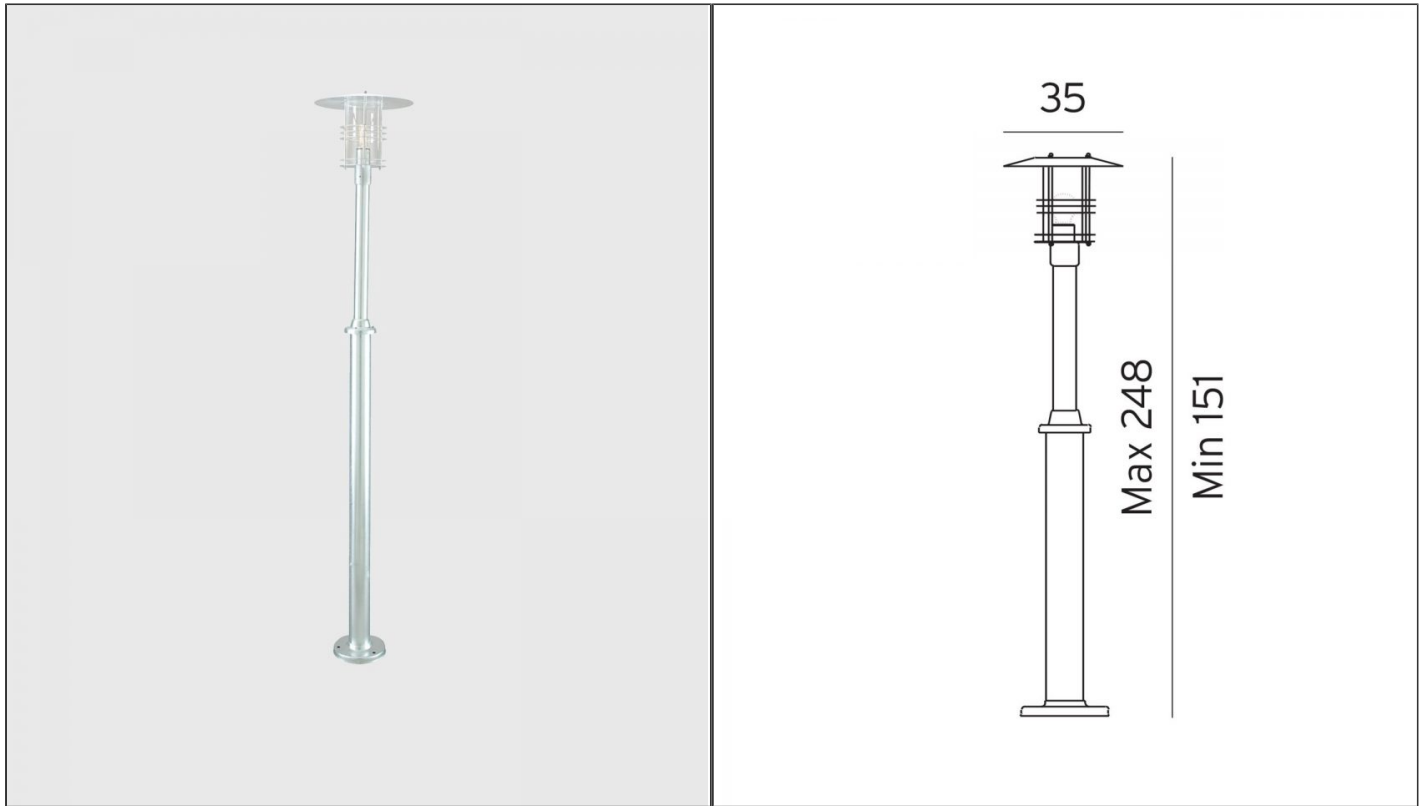

Stockholm Pole Light - Single, Galvanized Steel

NLYS.281GA

PRODUCT DETAILS

Dimensions	35 × 151-248 cm
Application	Outdoor
Material	Glass, Aluminium
Lamp	E27 Max 46W*
IP-Rating	IP54
Availability	12 weeks

NOTES
