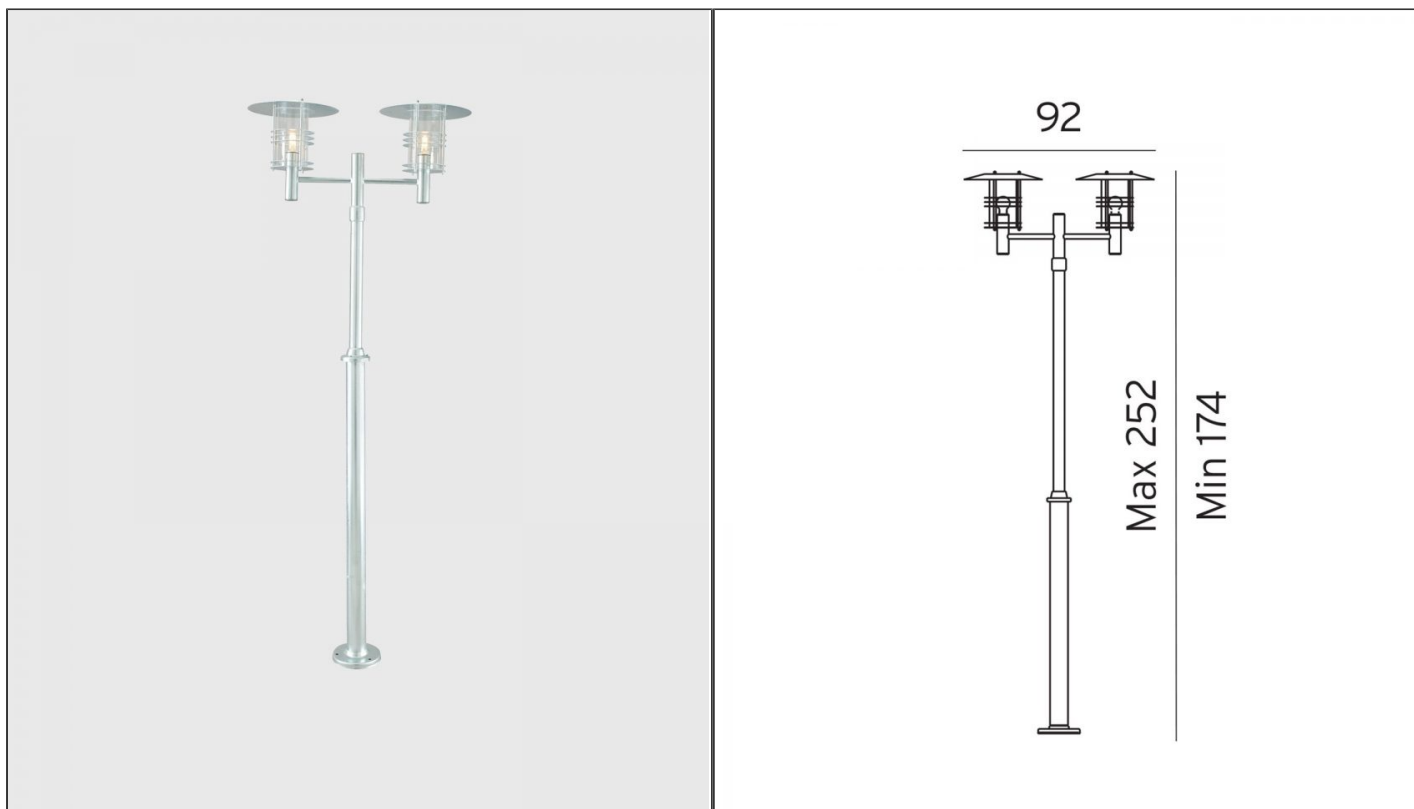

## Stockholm Pole Light - Double, Galvanized Steel

NLYS.283GA

### PRODUCT DETAILS

<b>Dimensions</b>	95 × 174-252 cm
<b>Application</b>	Outdoor
<b>Material</b>	Glass, Aluminium
<b>Lamp</b>	E27 Max 46W*
<b>IP-Rating</b>	IP54
<b>Availability</b>	12 weeks