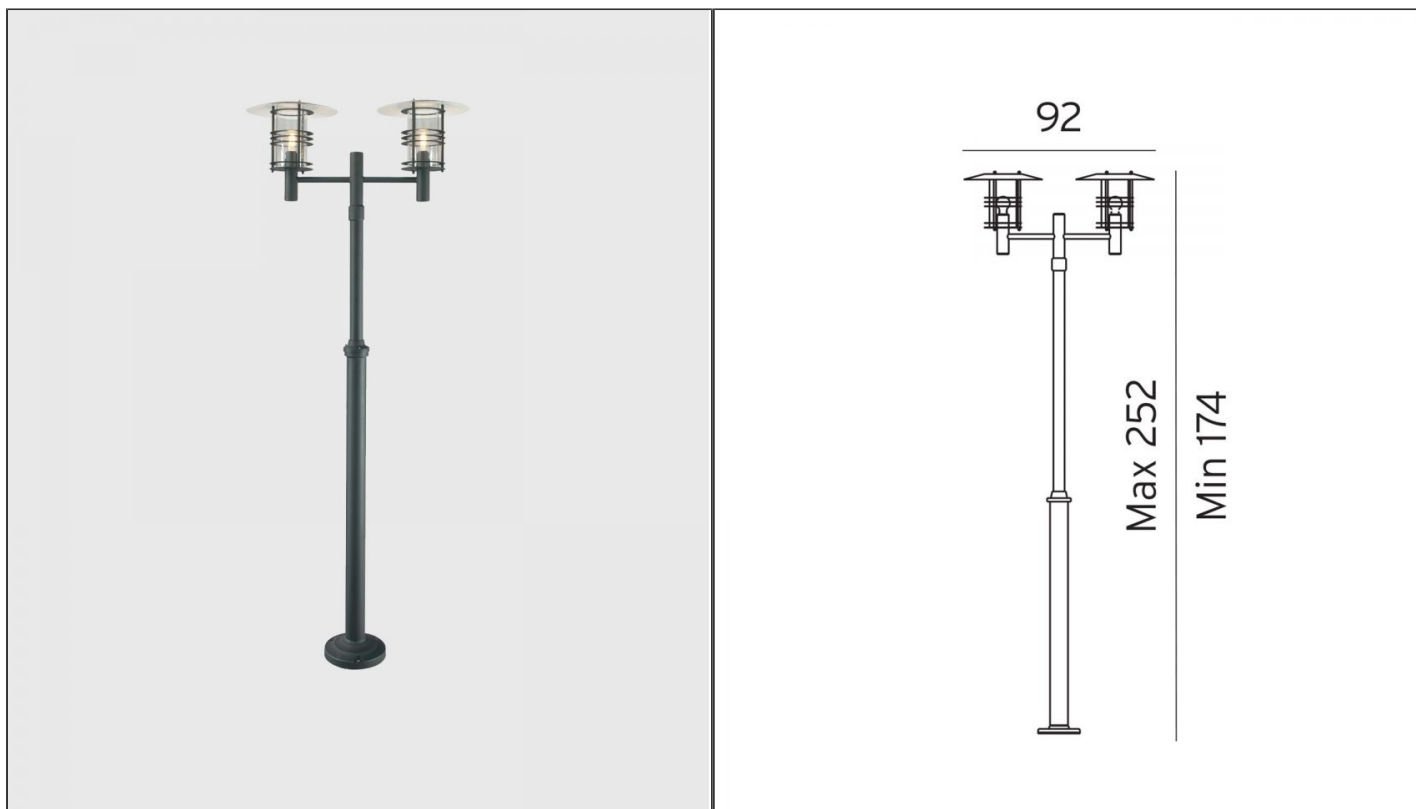

Stockholm Pole Light - Double, Black

NLYS.283B

PRODUCT DETAILS

Dimensions 95 × 174-252 cm

Application Outdoor

Material Glass, Aluminium

Lamp E27 Max 46W*

IP-Rating IP54