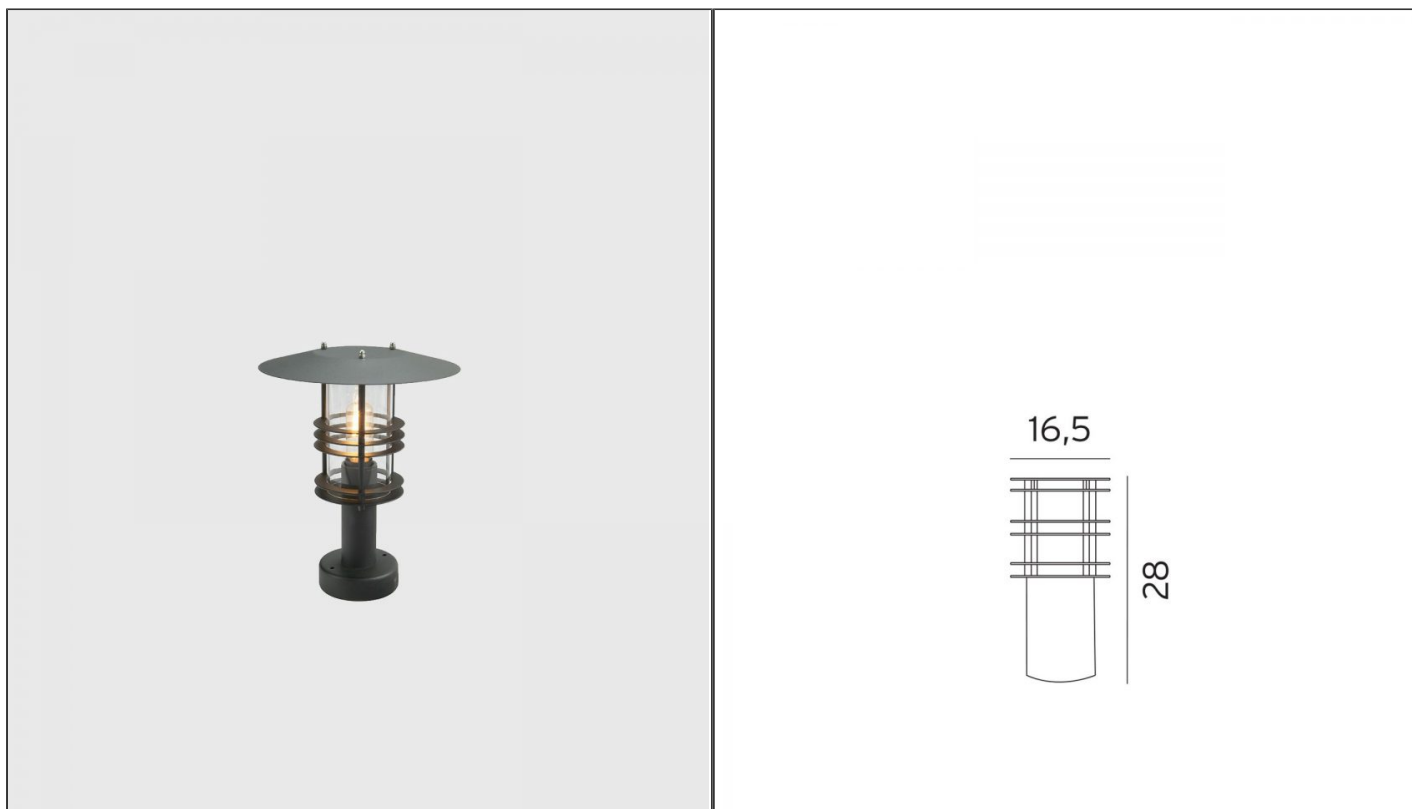

Stockholm Pillar Light - Small, Black

NLYS.284B

PRODUCT DETAILS

Dimensions	27 × 34.5 cm
Application	Outdoor
Material	Aluminium, Polycarbonate
Lamp	E27 Max 46W
IP-Rating	IP54
Availability	Upon Request

NOTES
