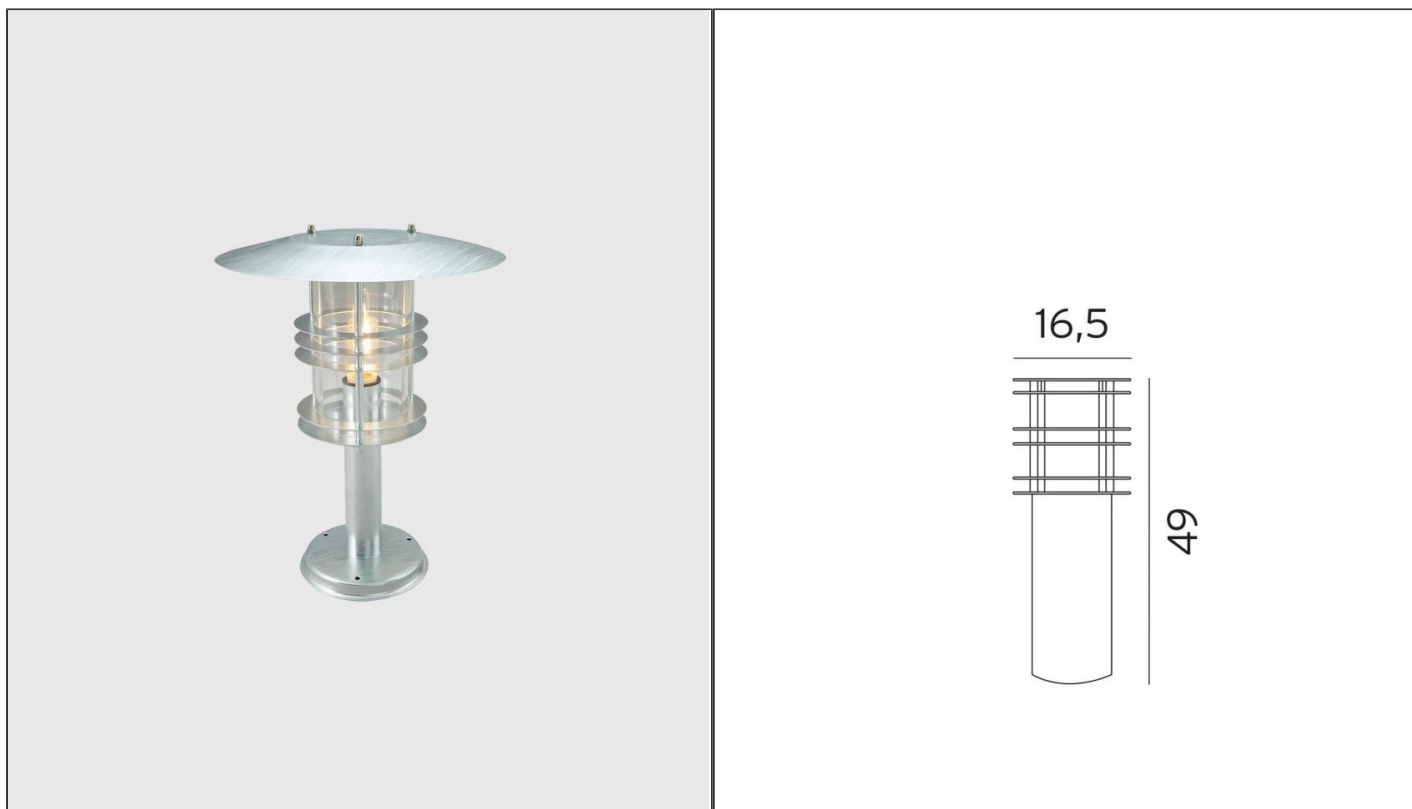

Stockholm Pillar Light - Medium, Galvanized Steel

NLYS.287GA

PRODUCT DETAILS

Dimensions	35 × 47.5 cm
Application	Outdoor
Material	Aluminium, Polycarbonate
Lamp	E27 Max 46W
IP-Rating	IP54
Availability	Upon Request