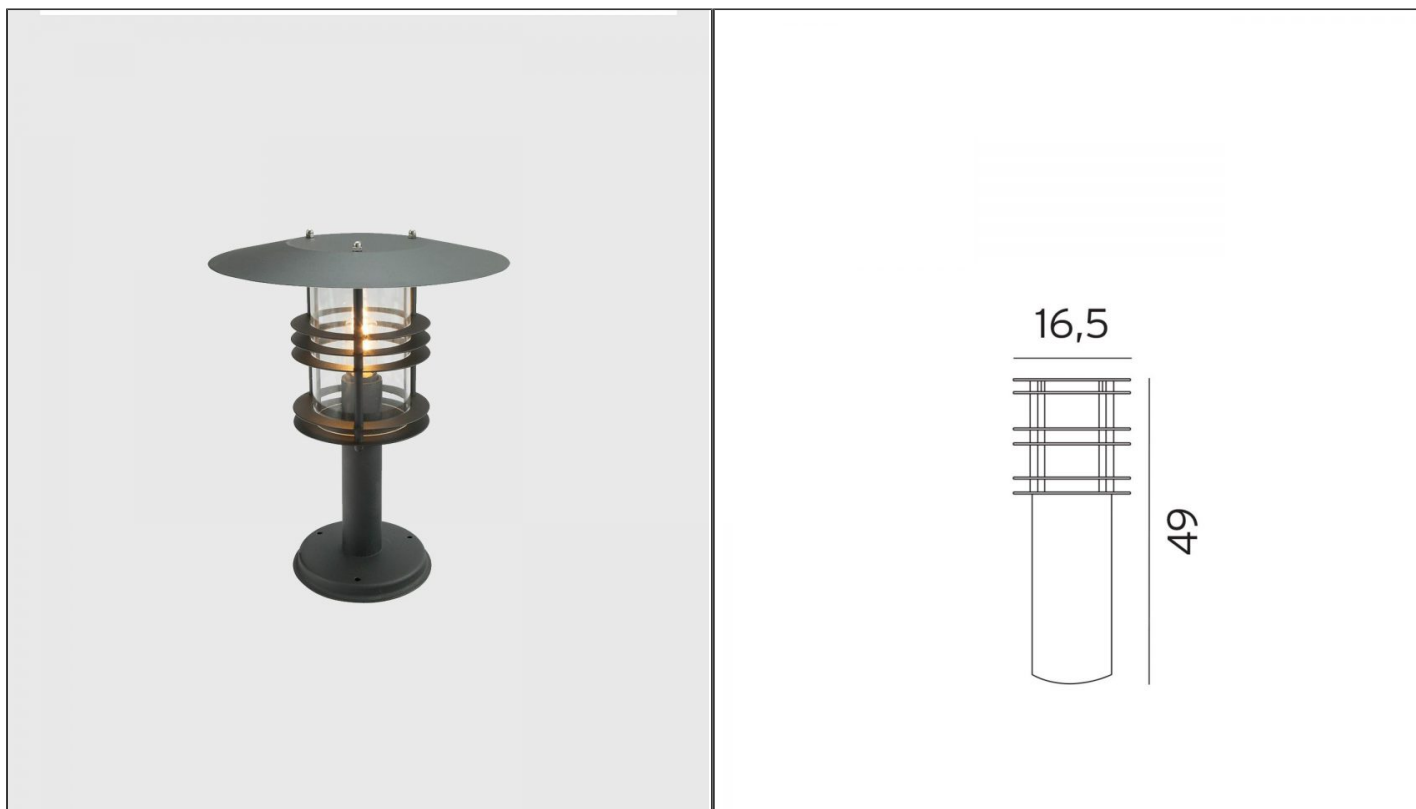

Stockholm Pillar Light - Medium, Black

NLYS.287B

PRODUCT DETAILS

Dimensions	35 × 47.5 cm
Application	Outdoor
Material	Aluminium, Polycarbonate
Lamp	E27 Max 46W
IP-Rating	IP54
Availability	Upon Request

NOTES
