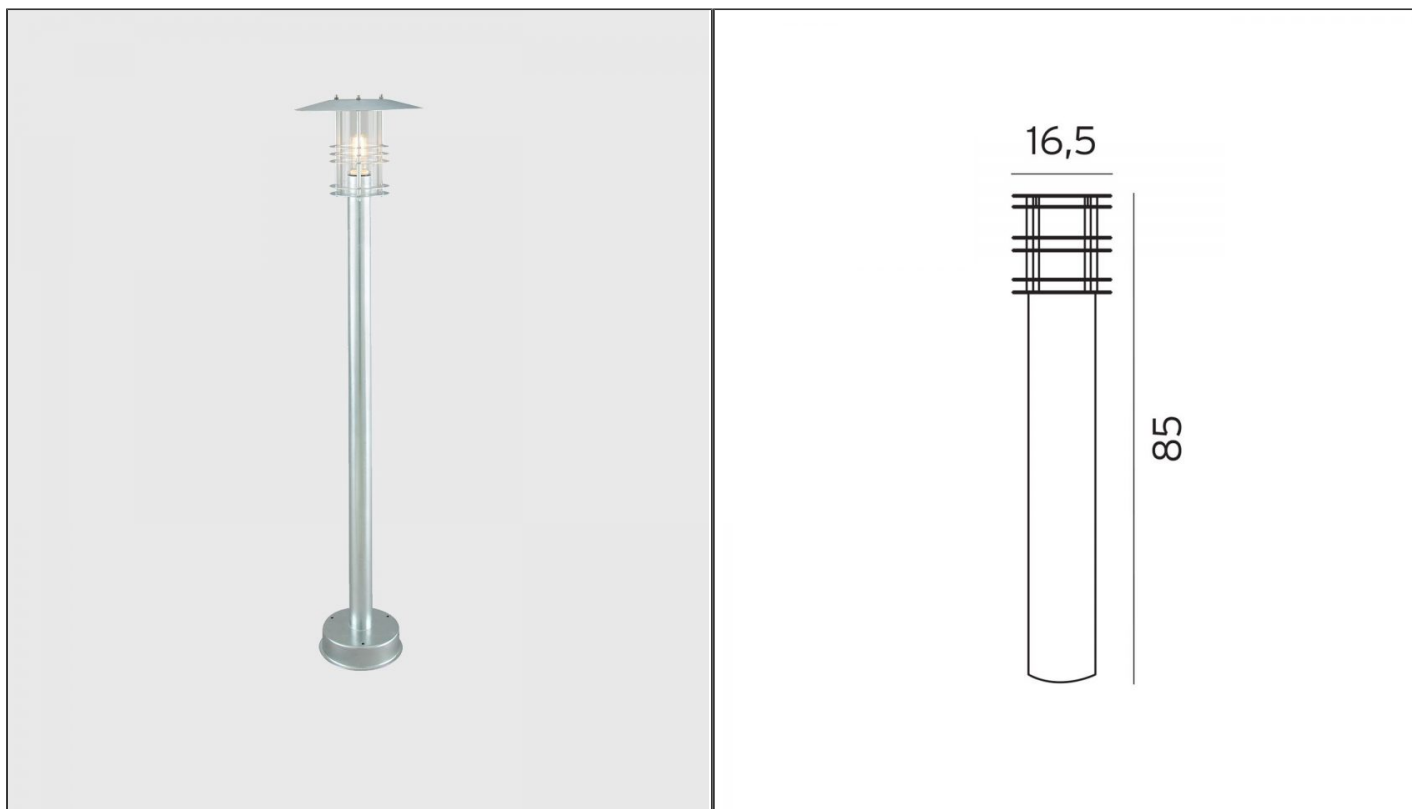

## Stockholm Pillar Light - Large, Galvanized Steel

NLYS.285GA

### PRODUCT DETAILS

<b>Dimensions</b>	27 × 118 cm
<b>Application</b>	Outdoor
<b>Material</b>	Aluminium, Polycarbonate
<b>Lamp</b>	E27 Max 46W
<b>IP-Rating</b>	IP54
<b>Availability</b>	Upon Request