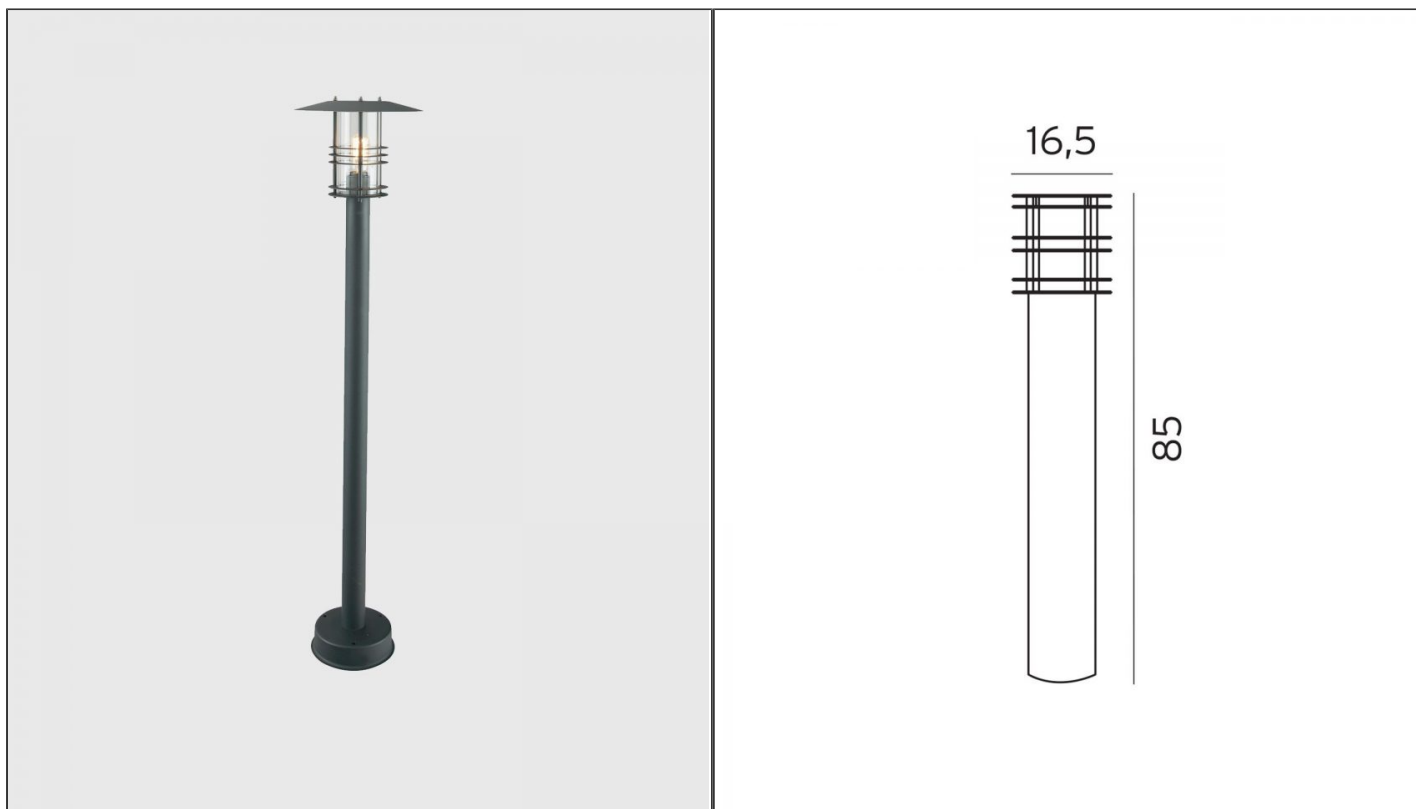

**Stockholm Pillar Light - Large, Black**

NLYS.285B

**PRODUCT DETAILS**

<b>Dimensions</b>	27 × 118 cm
<b>Application</b>	Outdoor
<b>Material</b>	Aluminium, Polycarbonate
<b>Lamp</b>	E27 Max 46W
<b>IP-Rating</b>	IP54
<b>Availability</b>	Upon Request