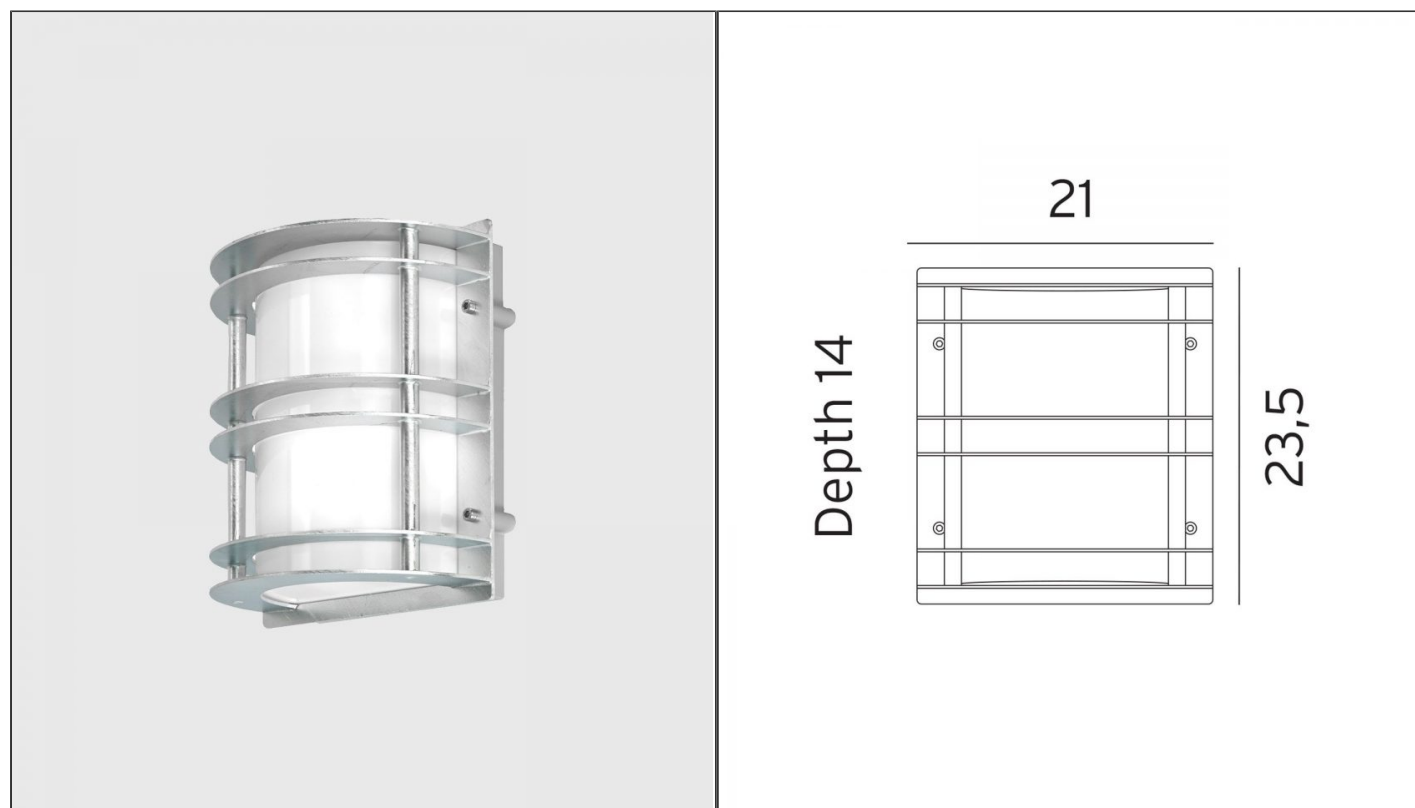

Stockholm Flush Wall Light - Galvanized Steel, Frosted

NLYS.220GA

PRODUCT DETAILS

Dimensions (cm)	H23 x W21 x P14
Application	Outdoor
Material	Polycarbonate, Steel
Lamp	E27 Max 46W
IP-Rating	IP54
Availability	Upon Request