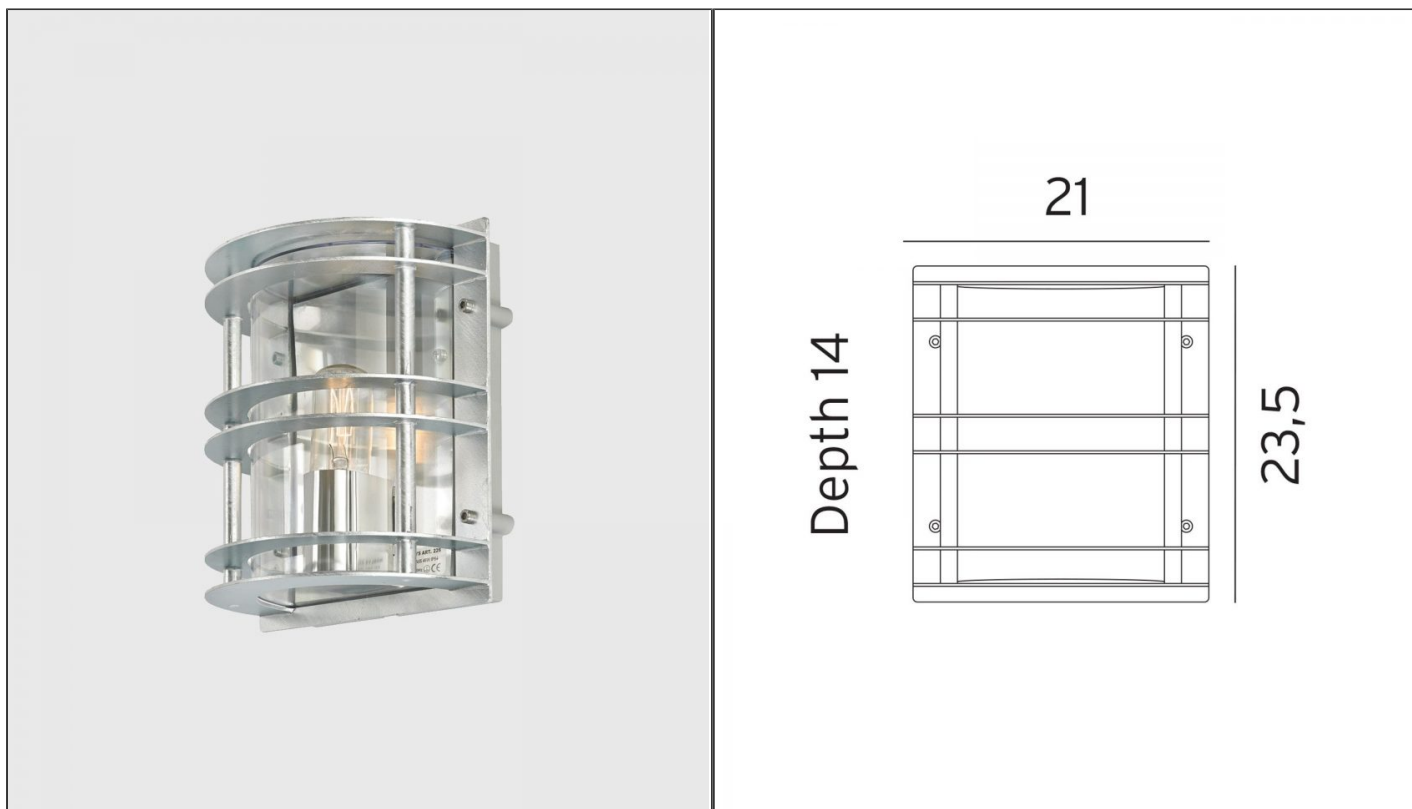

Stockholm Flush Wall Light - Galvanized Steel, Clear

NLYS.226GA

PRODUCT DETAILS

Dimensions (cm)	H23 x W21 x P14
Application	Outdoor
Material	Polycarbonate, Steel
Lamp	E27 Max 46W
IP-Rating	IP54
Availability	Upon Request