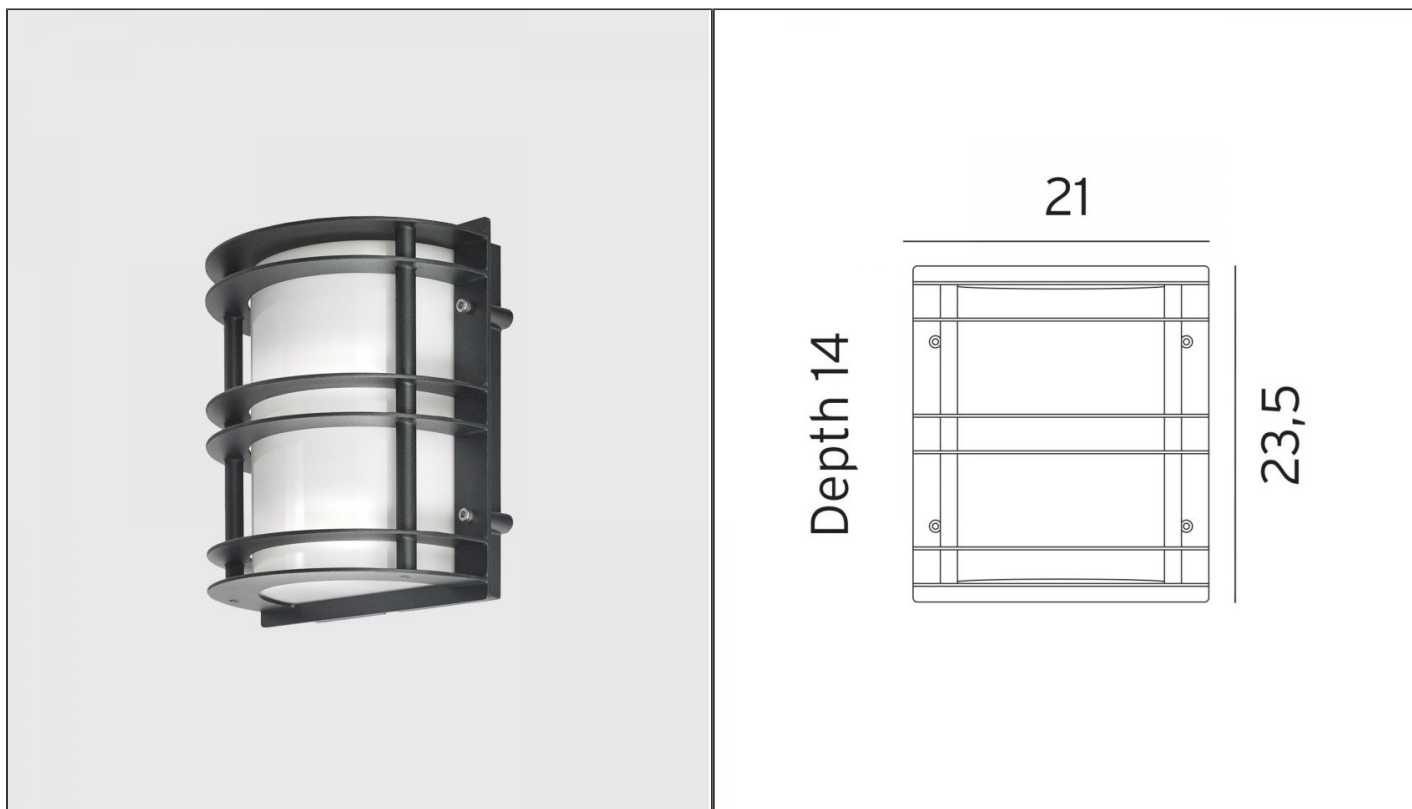

Stockholm Flush Wall Light - Black, Frosted

NLYS.220B

PRODUCT DETAILS

Dimensions (cm)	H23 x W21 x P14
Application	Outdoor
Material	Polycarbonate, Steel
Lamp	E27 Max 46W
IP-Rating	IP54
Availability	Upon Request