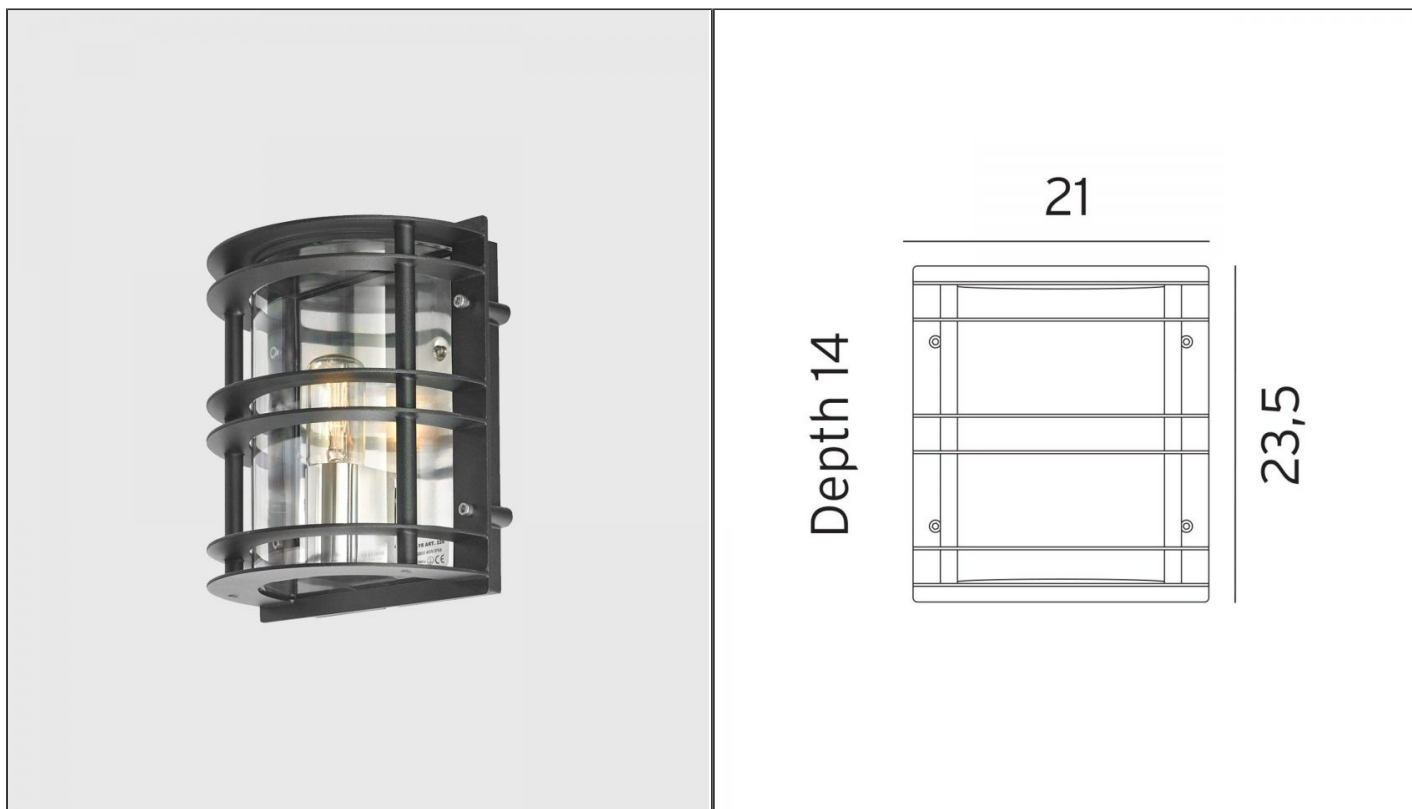

Stockholm Flush Wall Light - Black, Clear

NLYS.226B

PRODUCT DETAILS

Dimensions (cm)	H23 x W21 x P14
Application	Outdoor
Material	Polycarbonate, Steel
Lamp	E27 Max 46W
IP-Rating	IP54
Availability	Upon Request