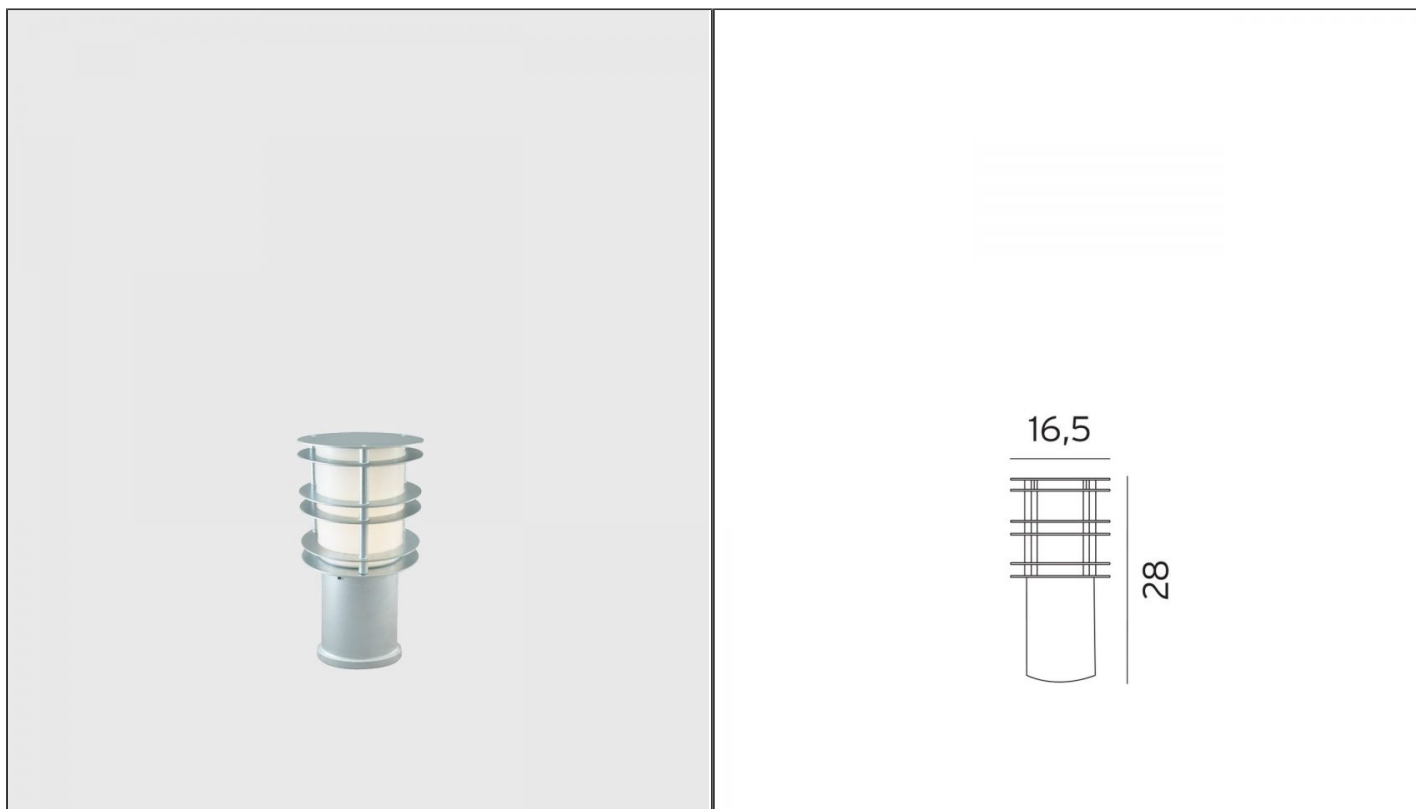

Stockholm Bollard Light - Small, Galvanized Steel

NLYS.299GA

PRODUCT DETAILS

Dimensions	16.5 × 29 cm
Application	Outdoor
Material	Polycarbonate, Steel
Lamp	E27 Max 46W
IP-Rating	IP65
Availability	Upon Request